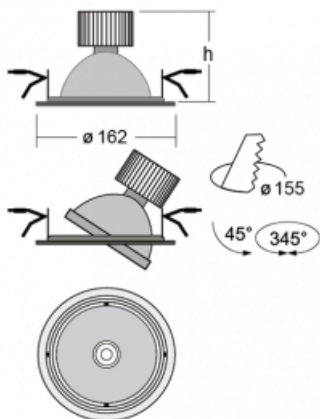

## Technical drawing

Type of installation	Recessed
Light distribution	Direct
Luminaire shape	Circular
Colour of the luminaires	White
Material	Sheet metal
Lifetime	L80/B10 50 000 hours
Warranty	60 months
Description of luminaires	Luminaire recessed
Dimensions	ø 162 mm × 95 mm
Type of optical system	Reflector
Luminous flux	2770 lm ± 10 %
Colour Temperature	4000 K cool white
Luminous efficacy	113 lm/W
MacAdam Light source	3
Colour rendering index	80
Beam angle	62°
Luminaire power input	24.5 W ± 10 %
Connection of the luminaires	Electronic ballast non-dimmable with 1h emergency
Electrical voltage	220-240V
Frequency	50/60Hz