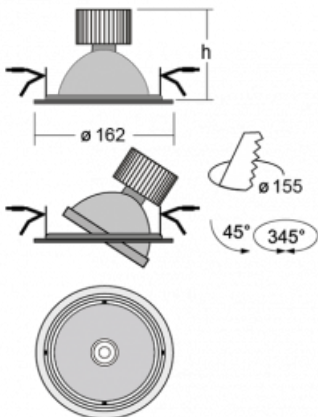

Luminaire

Basi

70-003W-10GHV/M/840, S +
00-00152M3

The Basi family of luminaires can be described simply – it has perfect light parameters and contains special sources. The high-brightness LEDs with colour rendering of $Ra > 80$ or $Ra > 90$ perfectly illuminates the desired object. That is what makes Basi especially suitable for shopping centres, cultural spaces or car showrooms. The RealColour technology with colour rendering of $Ra > 97$ shows the colours of objects as naturally as daylight. StrongColour will highlight the desired colour and RealWhite will further improve the illumination of white objects. The luminaire is tiltable so if you need to illuminate moving objects, simply direct the luminous flux.

Technical drawing

Type of installation	Recessed
Light distribution	Direct
Luminaire shape	Circular
Colour of the luminaires	Black
Material	Sheet metal
Lifetime	L80/B10 50 000 hours
Warranty	2 years
Description of luminaires	Luminaire recessed
Dimensions	∅ 162 mm × 115 mm
Type of optical system	Reflector
Luminous flux*	2190 lm
Colour Temperature	4000 K cool white
Luminous efficacy	122 lm/W
MacAdam Light source	3
Colour rendering index	80
Beam angle	62°
Luminaire power input*	18 W
Connection of the luminaires	ON/OFF + 3h emergency
Electrical voltage	220-240V
Frequency	50/60Hz

 **CE IP 20**

*±10 %

Curve

Downloads

Installation instructions

Photos