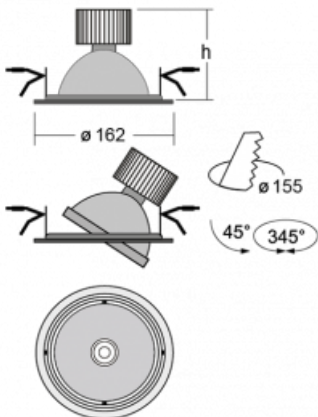

## Technical drawing

Type of installation	Recessed
Light distribution	Direct
Luminaire shape	Circular
Colour of the luminaires	Black
Material	Sheet metal
Lifetime	L80/B10 50 000 hours
Warranty	60 months
Description of luminaires	Luminaire recessed
Dimensions	∅ 162 mm × 115 mm
Type of optical system	Reflector
Luminous flux	2190 lm ± 10 %
Colour Temperature	4000 K cool white
Luminous efficacy	122 lm/W
MacAdam Light source	3
Colour rendering index	80
Beam angle	62°
Luminaire power input	18 W ± 10 %
Connection of the luminaires	Electronic ballast non-dimmable
Electrical voltage	220-240V
Frequency	50/60Hz