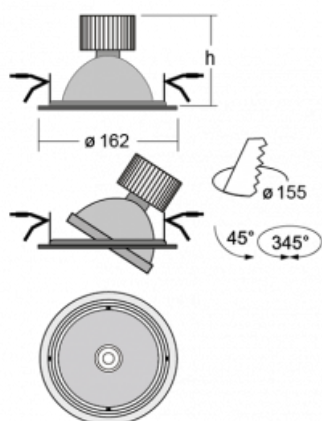

Luminaire

Basi

70-003W-10GHV/M/830, W +
00-00153M3

The Basi family of luminaires can be described simply – it has perfect light parameters and contains special sources. The high-brightness LEDs with colour rendering of $Ra > 80$ or $Ra > 90$ perfectly illuminates the desired object. That is what makes Basi especially suitable for shopping centres, cultural spaces or car showrooms. The RealColour technology with colour rendering of $Ra > 97$ shows the colours of objects as naturally as daylight. StrongColour will highlight the desired colour and RealWhite will further improve the illumination of white objects. The luminaire is tiltable so if you need to illuminate moving objects, simply direct the luminous flux.

Technical drawing

Type of installation	Recessed
Light distribution	Direct
Luminaire shape	Circular
Colour of the luminaires	White
Material	Sheet metal
Lifetime	L80/B10 50 000 hours
Warranty	60 months
Description of luminaires	Luminaire recessed
Dimensions	∅ 162 mm × 95 mm
Type of optical system	Reflector
Luminous flux	2640 lm ± 10 %
Colour Temperature	3000 K warm white
Luminous efficacy	108 lm/W
MacAdam Light source	3
Colour rendering index	80
Beam angle	62°
Luminaire power input	24.5 W ± 10 %
Connection of the luminaires	Electronic ballast non-dimmable with 3h emergency
Electrical voltage	220-240V
Frequency	50/60Hz