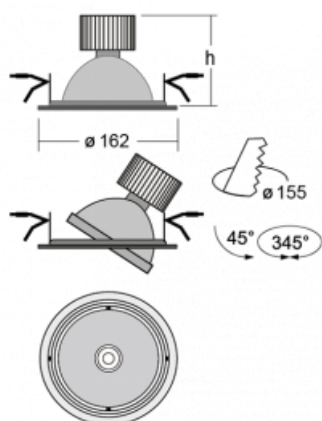

Luminaire

Basi

70-003W-10GHV/M/830, W +
00-00152M3

The Basi family of luminaires can be described simply – it has perfect light parameters and contains special sources. The high-brightness LEDs with colour rendering of $Ra > 80$ or $Ra > 90$ perfectly illuminates the desired object. That is what makes Basi especially suitable for shopping centres, cultural spaces or car showrooms. The RealColour technology with colour rendering of $Ra > 97$ shows the colours of objects as naturally as daylight. StrongColour will highlight the desired colour and RealWhite will further improve the illumination of white objects. The luminaire is tiltable so if you need to illuminate moving objects, simply direct the luminous flux.

Technical drawing

Type of installation	Recessed
Light distribution	Direct
Luminaire shape	Circular
Colour of the luminaires	Black
Material	Sheet metal
Lifetime	L80/B10 50 000 hours
Warranty	2 years
Description of luminaires	Luminaire recessed
Dimensions	$\varnothing 162 \text{ mm} \times 115 \text{ mm}$
Type of optical system	Reflector
Luminous flux*	2190 lm
Colour Temperature	3000 K warm white
Luminous efficacy	122 lm/W
MacAdam Light source	3
Colour rendering index	80
Beam angle	41°
Luminaire power input*	18 W
Connection of the luminaires	ON/OFF + 3h emergency
Electrical voltage	220-240V
Frequency	50/60Hz

 **CE IP 20**

* $\pm 10 \%$

Curve

Downloads

Installation instructions

Photos