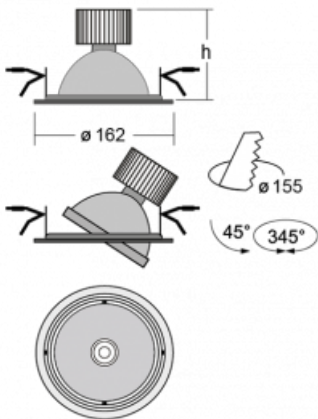

Luminaire

Basi

70-003W-10GHV/M/830, S +
00-00153M3I

The Basi family of luminaires can be described simply – it has perfect light parameters and contains special sources. The high-brightness LEDs with colour rendering of $Ra > 80$ or $Ra > 90$ perfectly illuminates the desired object. That is what makes Basi especially suitable for shopping centres, cultural spaces or car showrooms. The RealColour technology with colour rendering of $Ra > 97$ shows the colours of objects as naturally as daylight. StrongColour will highlight the desired colour and RealWhite will further improve the illumination of white objects. The luminaire is tiltable so if you need to illuminate moving objects, simply direct the luminous flux.

Technical drawing

Type of installation	Recessed
Light distribution	Direct
Luminaire shape	Circular
Colour of the luminaires	Silver
Material	Sheet metal
Lifetime	L80/B10 50 000 hours
Warranty	60 months
Description of luminaires	Luminaire recessed
Dimensions	ø 162 mm × 95 mm
Type of optical system	Reflector
Luminous flux	2640 lm ± 10 %
Colour Temperature	3000 K warm white
Luminous efficacy	108 lm/W
MacAdam Light source	3
Colour rendering index	80
Beam angle	62°
Luminaire power input	24.5 W ± 10 %
Connection of the luminaires	Electronic ballast non-dimmable, multiwatt with 1h emergency
Electrical voltage	220-240V
Frequency	50/60Hz

 **CE IP 20**

Curve

Downloads

Installation instructions

Photos