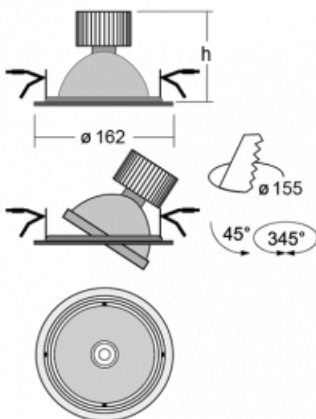

## Technical drawing

Type of installation	Recessed
Light distribution	Direct
Luminaire shape	Circular
Colour of the luminaires	Silver
Material	Sheet metal
Lifetime	L80/B10 50 000 hours
Warranty	5 years
Description of luminaires	Luminaire recessed
Dimensions	ø 162 mm × 95 mm
Type of optical system	Reflector
Luminous flux*	1290 lm
Colour Temperature	4000 K cool white
Luminous efficacy	134 lm/W
MacAdam Light source	3
Colour rendering index	80
Beam angle	62°
Luminaire power input*	9.6 W
Connection of the luminaires	ON/OFF
Electrical voltage	220-240V
Frequency	50/60Hz