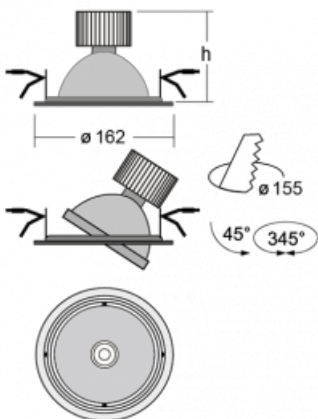

Luminaire

Basi

70-003W-10GHV/840, B +
00-00153EI

The Basi family of luminaires can be described simply – it has perfect light parameters and contains special sources. The high-brightness LEDs with colour rendering of $Ra > 80$ or $Ra > 90$ perfectly illuminates the desired object. That is what makes Basi especially suitable for shopping centres, cultural spaces or car showrooms. The RealColour technology with colour rendering of $Ra > 97$ shows the colours of objects as naturally as daylight. StrongColour will highlight the desired colour and RealWhite will further improve the illumination of white objects. The luminaire is tiltable so if you need to illuminate moving objects, simply direct the luminous flux.

Technical drawing

Type of installation	Recessed
Light distribution	Direct
Luminaire shape	Circular
Colour of the luminaires	Black
Material	Sheet metal
Lifetime	L80/B10 50 000 hours
Warranty	60 months
Description of luminaires	Luminaire recessed
Dimensions	$\varnothing 162 \text{ mm} \times 95 \text{ mm}$
Type of optical system	Reflector
Luminous flux	2770 lm $\pm 10 \%$
Colour Temperature	4000 K cool white
Luminous efficacy	113 lm/W
MacAdam Light source	3
Colour rendering index	80
Beam angle	62°
Luminaire power input	24.5 W $\pm 10 \%$
Connection of the luminaires	Electronic ballast non-dimmable, multiwatt
Electrical voltage	220-240V
Frequency	50/60Hz

 **CE** IP 20

Curve

Downloads

Installation instructions

Photos