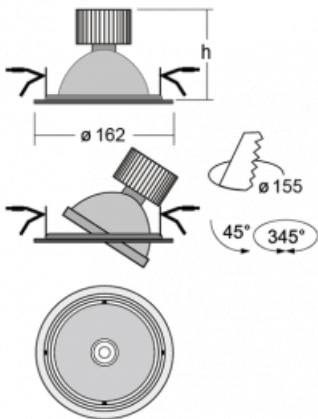

Luminaire

Basi

70-003S-10GJV/M/840, W +
00-00153M3

The Basi family of luminaires can be described simply – it has perfect light parameters and contains special sources. The high-brightness LEDs with colour rendering of $Ra > 80$ or $Ra > 90$ perfectly illuminates the desired object. That is what makes Basi especially suitable for shopping centres, cultural spaces or car showrooms. The RealColour technology with colour rendering of $Ra > 97$ shows the colours of objects as naturally as daylight. StrongColour will highlight the desired colour and RealWhite will further improve the illumination of white objects. The luminaire is tiltable so if you need to illuminate moving objects, simply direct the luminous flux.

Technical drawing

Type of installation	Recessed
Light distribution	Direct
Luminaire shape	Circular
Colour of the luminaires	White
Material	Sheet metal
Lifetime	L80/B20 50 000 hours
Warranty	2 years
Description of luminaires	Luminaire recessed
Dimensions	ø 162 mm × 115 mm
Light source	LED MODUL
Type of optical system	Reflector
Luminous flux*	2770 lm
Colour Temperature	4000 K cool white
Luminous efficacy	113 lm/W
MacAdam Light source	3
Colour rendering index	80
Beam angle	24°

Curve

Luminaire power input* 24.5 W

Connection of the luminaires ON/OFF + 3h emergency

Electrical voltage 220-240V

Frequency 50/60Hz

☐ CE IP 20

*±10 %

Downloads