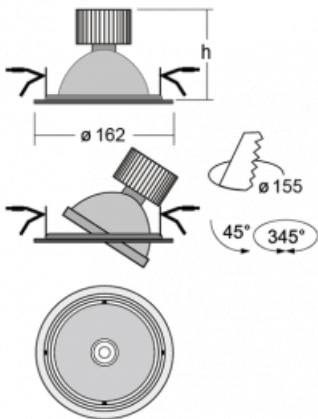

Luminaire

Basi

70-003S-10GJV/M/840, B +
00-00155DI/M

The Basi family of luminaires can be described simply – it has perfect light parameters and contains special sources. The high-brightness LEDs with colour rendering of $Ra > 80$ or $Ra > 90$ perfectly illuminates the desired object. That is what makes Basi especially suitable for shopping centres, cultural spaces or car showrooms. The RealColour technology with colour rendering of $Ra > 97$ shows the colours of objects as naturally as daylight. StrongColour will highlight the desired colour and RealWhite will further improve the illumination of white objects. The luminaire is tiltable so if you need to illuminate moving objects, simply direct the luminous flux.

Technical drawing

Type of installation	Recessed
Light distribution	Direct
Luminaire shape	Circular
Colour of the luminaires	Black
Material	Sheet metal
Lifetime	L80/B20 50 000 hours
Warranty	60 months
Description of luminaires	Luminaire recessed
Dimensions	ø 162 mm × 115 mm
Light source	LED MODUL
Type of optical system	Reflector
Luminous flux	4440 lm ± 10 %
Colour Temperature	4000 K cool white
Luminous efficacy	100 lm/W
MacAdam Light source	3
Colour rendering index	80
Beam angle	24°
Luminaire power input	44.5 W ± 10 %
Connection of the luminaires	DALI dimmable, multiwatt with 1h emergency
Electrical voltage	220-240V
Frequency	50/60Hz

 **CE** IP 20

Curve

Downloads

Installation instructions

Photos