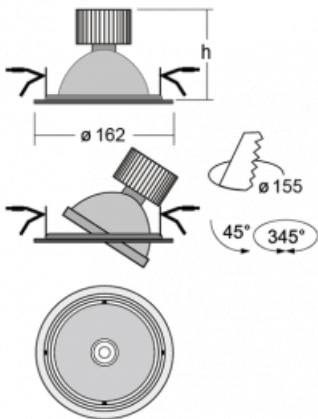

Luminaire

Basi

70-003S-10GJV/M/840, B +
00-00155DI/M

The Basi family of luminaires can be described simply – it has perfect light parameters and contains special sources. The high-brightness LEDs with colour rendering of $Ra > 80$ or $Ra > 90$ perfectly illuminates the desired object. That is what makes Basi especially suitable for shopping centres, cultural spaces or car showrooms. The RealColour technology with colour rendering of $Ra > 97$ shows the colours of objects as naturally as daylight. StrongColour will highlight the desired colour and RealWhite will further improve the illumination of white objects. The luminaire is tiltable so if you need to illuminate moving objects, simply direct the luminous flux.

Technical drawing

Type of installation	Recessed
Light distribution	Direct
Luminaire shape	Circular
Colour of the luminaires	Black
Material	Sheet metal
Lifetime	L80/B20 50 000 hours
Warranty	60 months
Description of luminaires	Luminaire recessed
Dimensions	ø 162 mm × 115 mm
Light source	LED MODUL
Type of optical system	Reflector
Luminous flux	4440 lm ± 10 %
Colour Temperature	4000 K cool white
Luminous efficacy	100 lm/W
MacAdam Light source	3
Colour rendering index	80
Beam angle	24°
Luminaire power input	44.5 W ± 10 %
Connection of the luminaires	DALI dimmable, multiwatt with 1h emergency
Electrical voltage	220-240V
Frequency	50/60Hz

CE IP 20