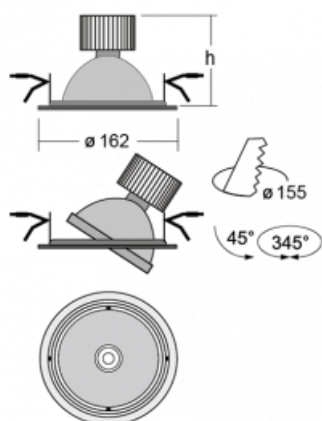

Luminaire

Basi

70-003S-10GJV/M/830, S +
00-00155DI/M3

The Basi family of luminaires can be described simply – it has perfect light parameters and contains special sources. The high-brightness LEDs with colour rendering of $Ra > 80$ or $Ra > 90$ perfectly illuminates the desired object. That is what makes Basi especially suitable for shopping centres, cultural spaces or car showrooms. The RealColour technology with colour rendering of $Ra > 97$ shows the colours of objects as naturally as daylight. StrongColour will highlight the desired colour and RealWhite will further improve the illumination of white objects. The luminaire is tiltable so if you need to illuminate moving objects, simply direct the luminous flux.

Technical drawing

Type of installation	Recessed
Light distribution	Direct
Luminaire shape	Circular
Colour of the luminaires	Silver
Material	Sheet metal
Lifetime	L80/B20 50 000 hours
Warranty	2 years
Description of luminaires	Luminaire recessed
Dimensions	ø 162 mm × 115 mm
Light source	LED MODUL
Type of optical system	Reflector
Luminous flux*	4230 lm
Colour Temperature	3000 K warm white
Luminous efficacy	95 lm/W
MacAdam Light source	3
Colour rendering index	80
Beam angle	24°

Curve

Luminaire power input* 44.5 W

Connection of the luminaires DALI + 3h emergency

Electrical voltage 220-240V

Frequency 50/60Hz

☐ CE IP 20

* $\pm 10\%$

Downloads