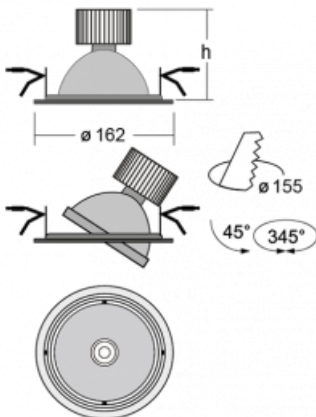

## Technical drawing

Type of installation	Recessed
Light distribution	Direct
Luminaire shape	Circular
Colour of the luminaires	Black
Material	Sheet metal
Lifetime	L80/B20 50 000 hours
Warranty	2 years
Description of luminaires	Luminaire recessed
Dimensions	∅ 162 mm × 115 mm
Light source	LED MODUL
Type of optical system	Reflector
Luminous flux*	4230 lm
Colour Temperature	3000 K warm white
Luminous efficacy	95 lm/W
MacAdam Light source	3
Colour rendering index	80
Beam angle	24°