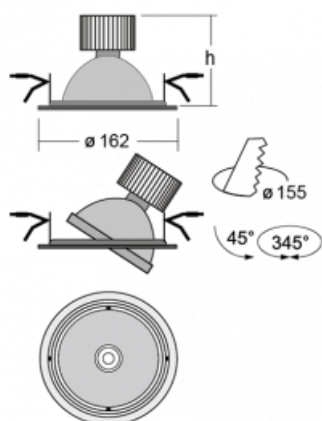

## Technical drawing

Type of installation	Recessed
Light distribution	Direct
Luminaire shape	Circular
Colour of the luminaires	White
Material	Sheet metal
Lifetime	L80/B20 50 000 hours
Warranty	60 months
Description of luminaires	Luminaire recessed
Dimensions	ø 162 mm × 115 mm
Light source	LED MODUL
Type of optical system	Reflector
Luminous flux	2770 lm ± 10 %
Colour Temperature	4000 K cool white
Luminous efficacy	113 lm/W
MacAdam Light source	3
Colour rendering index	80
Beam angle	24°
Luminaire power input	24.5 W ± 10 %
Connection of the luminaires	Electronic ballast non-dimmable
Electrical voltage	220-240V
Frequency	50/60Hz