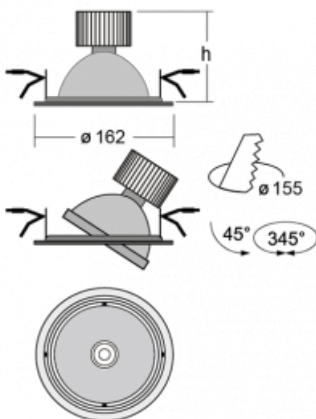

Luminaire

Basi

70-003S-10GJV/840, W +
00-00153E

The Basi family of luminaires can be described simply – it has perfect light parameters and contains special sources. The high-brightness LEDs with colour rendering of $Ra > 80$ or $Ra > 90$ perfectly illuminates the desired object. That is what makes Basi especially suitable for shopping centres, cultural spaces or car showrooms. The RealColour technology with colour rendering of $Ra > 97$ shows the colours of objects as naturally as daylight. StrongColour will highlight the desired colour and RealWhite will further improve the illumination of white objects. The luminaire is tiltable so if you need to illuminate moving objects, simply direct the luminous flux.

Technical drawing

Type of installation	Recessed
Light distribution	Direct
Luminaire shape	Circular
Colour of the luminaires	White
Material	Sheet metal
Lifetime	L80/B20 50 000 hours
Warranty	5 years
Description of luminaires	Luminaire recessed
Dimensions	$\varnothing 162$ mm \times 115 mm
Light source	LED MODUL
Type of optical system	Reflector
Luminous flux*	2770 lm
Colour Temperature	4000 K cool white
Luminous efficacy	113 lm/W
MacAdam Light source	3
Colour rendering index	80
Beam angle	24°

Curve

Luminaire power input* 24.5 W

Connection of the luminaires ON/OFF

Electrical voltage 220-240V

Frequency 50/60Hz

☐ CE IP 20

*±10 %

Downloads