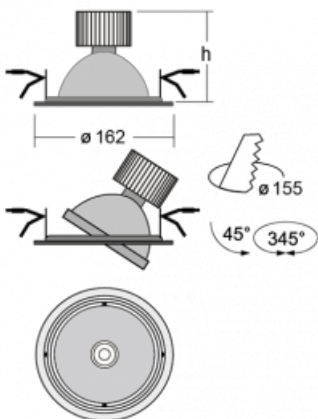

Luminaire

Basi

70-003S-10GJV/830, S +
00-00153E

The Basi family of luminaires can be described simply – it has perfect light parameters and contains special sources. The high-brightness LEDs with colour rendering of $Ra > 80$ or $Ra > 90$ perfectly illuminates the desired object. That is what makes Basi especially suitable for shopping centres, cultural spaces or car showrooms. The RealColour technology with colour rendering of $Ra > 97$ shows the colours of objects as naturally as daylight. StrongColour will highlight the desired colour and RealWhite will further improve the illumination of white objects. The luminaire is tiltable so if you need to illuminate moving objects, simply direct the luminous flux.

Technical drawing

Type of installation	Recessed
Light distribution	Direct
Luminaire shape	Circular
Colour of the luminaires	Silver
Material	Sheet metal
Lifetime	L80/B20 50 000 hours
Warranty	5 years
Description of luminaires	Luminaire recessed
Dimensions	ø 162 mm × 115 mm
Weight	0.75 kg
Light source	LED MODUL
Type of optical system	Reflector
Luminous flux*	2640 lm
Colour Temperature	3000 K warm white
Luminous efficacy	108 lm/W
MacAdam Light source	3
Colour rendering index	80
Beam angle	24°

Curve

Luminaire power input* 24.5 W

Connection of the luminaires ON/OFF

Electrical voltage 220-240V

Frequency 50/60Hz

☐ CE IP 20

*±10 %

Downloads