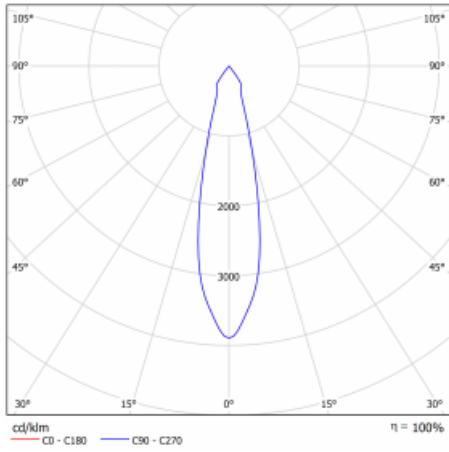

Technical drawing

Type of installation	Recessed
Light distribution	Direct
Luminaire shape	Circular
Colour of the luminaires	Silver
Material	Sheet metal
Lifetime	L80/B20 50 000 hours
Warranty	5 years
Description of luminaires	Luminaire recessed
Dimensions	ø 162 mm × 115 mm
Weight	0.75 kg
Light source	LED MODUL
Type of optical system	Reflector
Luminous flux*	2640 lm
Colour Temperature	3000 K warm white
Luminous efficacy	108 lm/W
MacAdam Light source	3
Colour rendering index	80
Beam angle	24°

Curve

Luminaire power input* 24.5 W

Connection of the luminaires ON/OFF

Electrical voltage 220-240V

Frequency 50/60Hz

☐ CE IP 20

*±10 %

Downloads