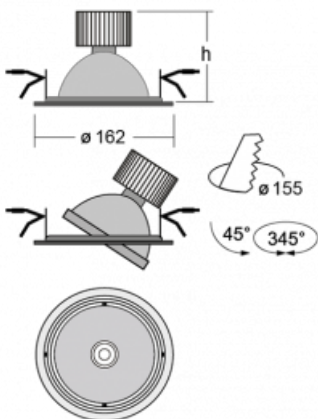

## Technical drawing

Type of installation	Recessed
Light distribution	Direct
Luminaire shape	Circular
Colour of the luminaires	White
Material	Sheet metal
Lifetime	L80/B10 50 000 hours
Warranty	60 months
Description of luminaires	Luminaire recessed
Dimensions	ø 162 mm × 95 mm
Type of optical system	Reflector
Luminous flux	2770 lm ± 10 %
Colour Temperature	4000 K cool white
Luminous efficacy	113 lm/W
MacAdam Light source	3
Colour rendering index	80
Beam angle	24°
Luminaire power input	24.5 W ± 10 %
Connection of the luminaires	Electronic ballast non-dimmable, multiwatt with 3h emergency
Electrical voltage	220-240V
Frequency	50/60Hz