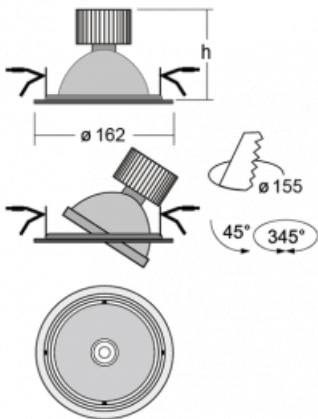

Luminaire

Basi

70-003S-10GHV/M/840, W +
00-00152M

The Basi family of luminaires can be described simply – it has perfect light parameters and contains special sources. The high-brightness LEDs with colour rendering of $Ra > 80$ or $Ra > 90$ perfectly illuminates the desired object. That is what makes Basi especially suitable for shopping centres, cultural spaces or car showrooms. The RealColour technology with colour rendering of $Ra > 97$ shows the colours of objects as naturally as daylight. StrongColour will highlight the desired colour and RealWhite will further improve the illumination of white objects. The luminaire is tiltable so if you need to illuminate moving objects, simply direct the luminous flux.

Technical drawing

Type of installation	Recessed
Light distribution	Direct
Luminaire shape	Circular
Colour of the luminaires	White
Material	Sheet metal
Lifetime	L80/B10 50 000 hours
Warranty	60 months
Description of luminaires	Luminaire recessed
Dimensions	∅ 162 mm × 95 mm
Type of optical system	Reflector
Luminous flux	2190 lm ± 10 %
Colour Temperature	4000 K cool white
Luminous efficacy	122 lm/W
MacAdam Light source	3
Colour rendering index	80
Beam angle	24°
Luminaire power input	18 W ± 10 %
Connection of the luminaires	Electronic ballast non-dimmable with 1h emergency
Electrical voltage	220-240V
Frequency	50/60Hz

 **CE** IP 20

Curve

Downloads

Installation instructions

Photos