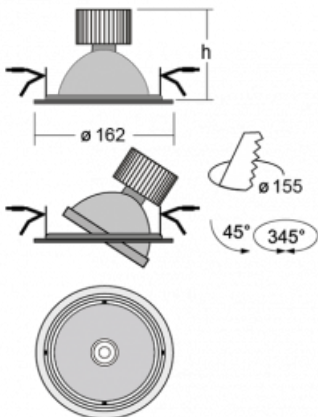

Luminaire

Basi

70-003S-10GHV/M/840, S +
00-00153M3

The Basi family of luminaires can be described simply – it has perfect light parameters and contains special sources. The high-brightness LEDs with colour rendering of $Ra > 80$ or $Ra > 90$ perfectly illuminates the desired object. That is what makes Basi especially suitable for shopping centres, cultural spaces or car showrooms. The RealColour technology with colour rendering of $Ra > 97$ shows the colours of objects as naturally as daylight. StrongColour will highlight the desired colour and RealWhite will further improve the illumination of white objects. The luminaire is tiltable so if you need to illuminate moving objects, simply direct the luminous flux.

Technical drawing

Type of installation	Recessed
Light distribution	Direct
Luminaire shape	Circular
Colour of the luminaires	Silver
Material	Sheet metal
Lifetime	L80/B10 50 000 hours
Warranty	2 years
Description of luminaires	Luminaire recessed
Dimensions	ø 162 mm × 95 mm
Type of optical system	Reflector
Luminous flux*	2770 lm
Colour Temperature	4000 K cool white
Luminous efficacy	113 lm/W
MacAdam Light source	3
Colour rendering index	80
Beam angle	24°
Luminaire power input*	24.5 W
Connection of the luminaires	ON/OFF + 3h emergency
Electrical voltage	220-240V
Frequency	50/60Hz

 **CE IP 20**

*±10 %

Curve

Downloads

Installation instructions

Photos