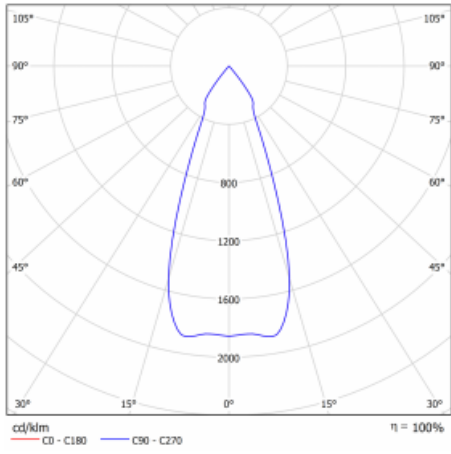

Technical drawing

Type of installation	Recessed
Light distribution	Direct
Luminaire shape	Circular
Colour of the luminaires	Black
Material	Sheet metal
Lifetime	L80/B10 50 000 hours
Warranty	2 years
Description of luminaires	Luminaire recessed
Dimensions	∅ 162 mm × 95 mm
Type of optical system	Reflector
Luminous flux*	1290 lm
Colour Temperature	4000 K cool white
Luminous efficacy	134 lm/W
MacAdam Light source	3
Colour rendering index	80
Beam angle	24°
Luminaire power input*	9.6 W
Connection of the luminaires	ON/OFF + 1h emergency
Electrical voltage	220-240V
Frequency	50/60Hz

 **CE IP 20**

*±10 %

Curve

Downloads

Installation instructions

Photos