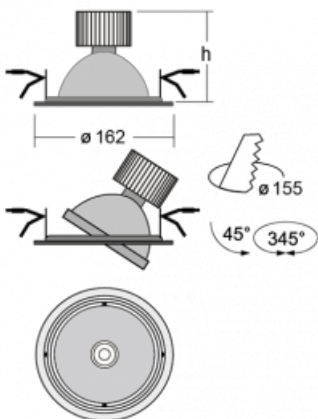

Luminaire

Basi

70-003S-10GHV/M/840, B +
00-00151M

The Basi family of luminaires can be described simply – it has perfect light parameters and contains special sources. The high-brightness LEDs with colour rendering of $Ra > 80$ or $Ra > 90$ perfectly illuminates the desired object. That is what makes Basi especially suitable for shopping centres, cultural spaces or car showrooms. The RealColour technology with colour rendering of $Ra > 97$ shows the colours of objects as naturally as daylight. StrongColour will highlight the desired colour and RealWhite will further improve the illumination of white objects. The luminaire is tiltable so if you need to illuminate moving objects, simply direct the luminous flux.

Technical drawing

Type of installation	Recessed
Light distribution	Direct
Luminaire shape	Circular
Colour of the luminaires	Black
Material	Sheet metal
Lifetime	L80/B10 50 000 hours
Warranty	2 years
Description of luminaires	Luminaire recessed
Dimensions	∅ 162 mm × 95 mm
Type of optical system	Reflector
Luminous flux*	1290 lm
Colour Temperature	4000 K cool white
Luminous efficacy	134 lm/W
MacAdam Light source	3
Colour rendering index	80
Beam angle	24°
Luminaire power input*	9.6 W
Connection of the luminaires	ON/OFF + 1h emergency
Electrical voltage	220-240V
Frequency	50/60Hz

 **CE IP 20**

*±10 %

Curve

Downloads

Installation instructions

Photos