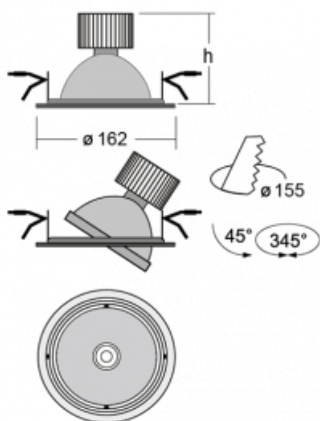

## Technical drawing

Type of installation	Recessed
Light distribution	Direct
Luminaire shape	Circular
Colour of the luminaires	White
Material	Sheet metal
Lifetime	L80/B10 50 000 hours
Warranty	2 years
Description of luminaires	Luminaire recessed
Dimensions	∅ 162 mm × 95 mm
Type of optical system	Reflector
Luminous flux*	2640 lm
Colour Temperature	3000 K warm white
Luminous efficacy	108 lm/W
MacAdam Light source	3
Colour rendering index	80
Beam angle	24°
Luminaire power input*	24.5 W
Connection of the luminaires	ON/OFF + 3h emergency
Electrical voltage	220-240V
Frequency	50/60Hz