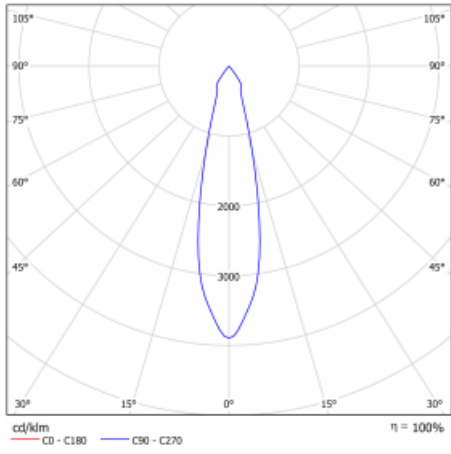

Technical drawing

Type of installation	Recessed
Light distribution	Direct
Luminaire shape	Circular
Colour of the luminaires	Silver
Material	Sheet metal
Lifetime	L80/B10 50 000 hours
Warranty	2 years
Description of luminaires	Luminaire recessed
Dimensions	ø 162 mm × 95 mm
Type of optical system	Reflector
Luminous flux*	1230 lm
Colour Temperature	3000 K warm white
Luminous efficacy	128 lm/W
MacAdam Light source	3
Colour rendering index	80
Beam angle	24°
Luminaire power input*	9.6 W
Connection of the luminaires	ON/OFF + 1h emergency
Electrical voltage	220-240V
Frequency	50/60Hz

 **CE IP 20**

*±10 %

Curve

Downloads

Installation instructions

Photos