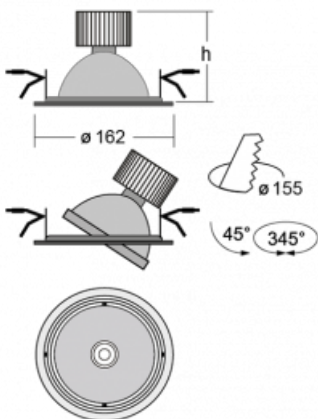

Luminaire

Basi

70-003S-10GHV/M/830, S +
00-00151M

The Basi family of luminaires can be described simply – it has perfect light parameters and contains special sources. The high-brightness LEDs with colour rendering of $Ra > 80$ or $Ra > 90$ perfectly illuminates the desired object. That is what makes Basi especially suitable for shopping centres, cultural spaces or car showrooms. The RealColour technology with colour rendering of $Ra > 97$ shows the colours of objects as naturally as daylight. StrongColour will highlight the desired colour and RealWhite will further improve the illumination of white objects. The luminaire is tiltable so if you need to illuminate moving objects, simply direct the luminous flux.

Technical drawing

Type of installation	Recessed
Light distribution	Direct
Luminaire shape	Circular
Colour of the luminaires	Silver
Material	Sheet metal
Lifetime	L80/B10 50 000 hours
Warranty	2 years
Description of luminaires	Luminaire recessed
Dimensions	ø 162 mm × 95 mm
Type of optical system	Reflector
Luminous flux*	1230 lm
Colour Temperature	3000 K warm white
Luminous efficacy	128 lm/W
MacAdam Light source	3
Colour rendering index	80
Beam angle	24°
Luminaire power input*	9.6 W
Connection of the luminaires	ON/OFF + 1h emergency
Electrical voltage	220-240V
Frequency	50/60Hz

 **CE IP 20**

*±10 %

Curve

Downloads

Installation instructions

Photos