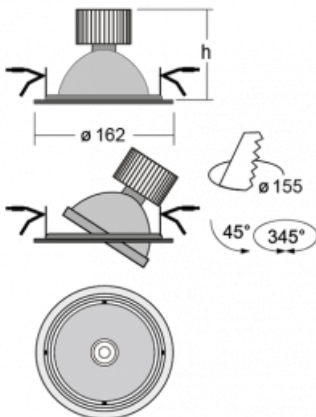

Luminaire

Basi

70-003S-10GHV/M/830, S +
00-00151M3

The Basi family of luminaires can be described simply – it has perfect light parameters and contains special sources. The high-brightness LEDs with colour rendering of $Ra > 80$ or $Ra > 90$ perfectly illuminates the desired object. That is what makes Basi especially suitable for shopping centres, cultural spaces or car showrooms. The RealColour technology with colour rendering of $Ra > 97$ shows the colours of objects as naturally as daylight. StrongColour will highlight the desired colour and RealWhite will further improve the illumination of white objects. The luminaire is tiltable so if you need to illuminate moving objects, simply direct the luminous flux.

Technical drawing

Type of installation	Recessed
Light distribution	Direct
Luminaire shape	Circular
Colour of the luminaires	Silver
Material	Sheet metal
Lifetime	L80/B10 50 000 hours
Warranty	60 months
Description of luminaires	Luminaire recessed
Dimensions	∅ 162 mm × 95 mm
Type of optical system	Reflector
Luminous flux	1230 lm ± 10 %
Colour Temperature	3000 K warm white
Luminous efficacy	128 lm/W
MacAdam Light source	3
Colour rendering index	80
Beam angle	24°
Luminaire power input	9.6 W ± 10 %
Connection of the luminaires	Electronic ballast non-dimmable with 3h emergency
Electrical voltage	220-240V
Frequency	50/60Hz

 **CE** IP 20

Curve

Downloads

Installation instructions

Photos