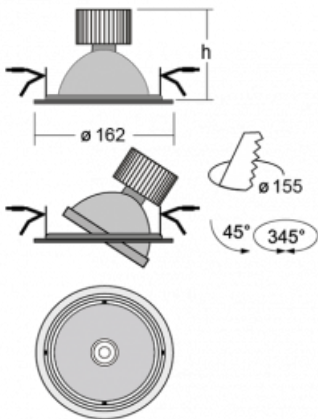

Luminaire

Basi

70-003S-10GHV/M/830, B +
00-00155DI/M

The Basi family of luminaires can be described simply – it has perfect light parameters and contains special sources. The high-brightness LEDs with colour rendering of $Ra > 80$ or $Ra > 90$ perfectly illuminates the desired object. That is what makes Basi especially suitable for shopping centres, cultural spaces or car showrooms. The RealColour technology with colour rendering of $Ra > 97$ shows the colours of objects as naturally as daylight. StrongColour will highlight the desired colour and RealWhite will further improve the illumination of white objects. The luminaire is tiltable so if you need to illuminate moving objects, simply direct the luminous flux.

Technical drawing

Type of installation	Recessed
Light distribution	Direct
Luminaire shape	Circular
Colour of the luminaires	Black
Material	Sheet metal
Lifetime	L80/B10 50 000 hours
Warranty	2 years
Description of luminaires	Luminaire recessed
Dimensions	ø 162 mm × 95 mm
Type of optical system	Reflector
Luminous flux*	2640 lm
Colour Temperature	3000 K warm white
Luminous efficacy	108 lm/W
MacAdam Light source	3
Colour rendering index	80
Beam angle	24°
Luminaire power input*	24.5 W
Connection of the luminaires	DALI + 1h emergency
Electrical voltage	220-240V
Frequency	50/60Hz

 **CE IP 20**

*±10 %

Curve

Downloads

Installation instructions

Photos