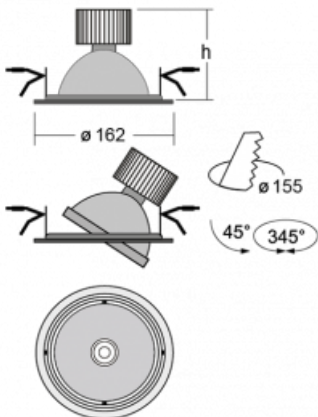

## Technical drawing

Type of installation	Recessed
Light distribution	Direct
Luminaire shape	Circular
Colour of the luminaires	Black
Material	Sheet metal
Lifetime	L80/B10 50 000 hours
Warranty	60 months
Description of luminaires	Luminaire recessed
Dimensions	ø 162 mm × 95 mm
Type of optical system	Reflector
Luminous flux	2640 lm ± 10 %
Colour Temperature	3000 K warm white
Luminous efficacy	108 lm/W
MacAdam Light source	3
Colour rendering index	80
Beam angle	24°
Luminaire power input	24.5 W ± 10 %
Connection of the luminaires	Electronic ballast non-dimmable, multiwatt with 3h emergency
Electrical voltage	220-240V
Frequency	50/60Hz