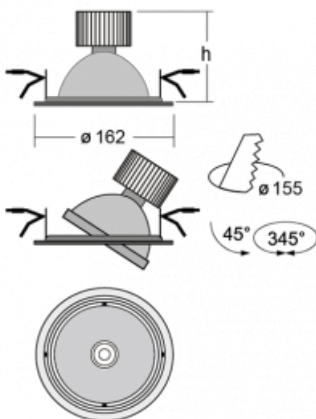

Luminaire

Basi

70-003S-10GHV/840, B +
00-00151E

The Basi family of luminaires can be described simply – it has perfect light parameters and contains special sources. The high-brightness LEDs with colour rendering of $Ra > 80$ or $Ra > 90$ perfectly illuminates the desired object. That is what makes Basi especially suitable for shopping centres, cultural spaces or car showrooms. The RealColour technology with colour rendering of $Ra > 97$ shows the colours of objects as naturally as daylight. StrongColour will highlight the desired colour and RealWhite will further improve the illumination of white objects. The luminaire is tiltable so if you need to illuminate moving objects, simply direct the luminous flux.

Technical drawing

Type of installation	Recessed
Light distribution	Direct
Luminaire shape	Circular
Colour of the luminaires	Black
Material	Sheet metal
Lifetime	L80/B10 50 000 hours
Warranty	5 years
Description of luminaires	Luminaire recessed
Dimensions	ø 162 mm × 95 mm
Weight	0.6 kg
Type of optical system	Reflector
Luminous flux*	1290 lm
Colour Temperature	4000 K cool white
Luminous efficacy	134 lm/W
MacAdam Light source	3
Colour rendering index	80
Beam angle	24°

Curve

Luminaire power input* 9.6 W

Connection of the luminaires ON/OFF

Electrical voltage 220-240V

Frequency 50/60Hz

☐ CE IP 20

*±10 %

Downloads