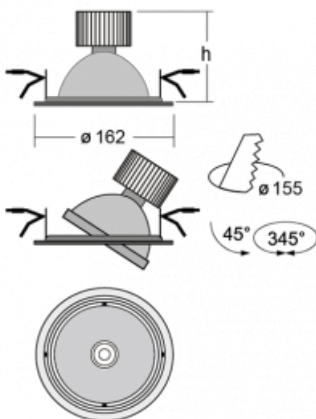

## Technical drawing

Type of installation	Recessed
Light distribution	Direct
Luminaire shape	Circular
Colour of the luminaires	White
Material	Sheet metal
Lifetime	L80/B10 50 000 hours
Warranty	60 months
Description of luminaires	Luminaire recessed
Dimensions	∅ 162 mm × 95 mm
Type of optical system	Reflector
Luminous flux	2640 lm ± 10 %
Colour Temperature	3000 K warm white
Luminous efficacy	108 lm/W
MacAdam Light source	3
Colour rendering index	80
Beam angle	24°
Luminaire power input	24.5 W ± 10 %
Connection of the luminaires	DALI dimmable, multiwatt
Electrical voltage	220-240V
Frequency	50/60Hz