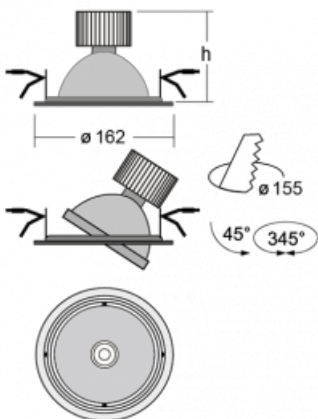

Luminaire

Basi

70-003S-10GHV/830, B +
00-00152E

The Basi family of luminaires can be described simply – it has perfect light parameters and contains special sources. The high-brightness LEDs with colour rendering of $Ra > 80$ or $Ra > 90$ perfectly illuminates the desired object. That is what makes Basi especially suitable for shopping centres, cultural spaces or car showrooms. The RealColour technology with colour rendering of $Ra > 97$ shows the colours of objects as naturally as daylight. StrongColour will highlight the desired colour and RealWhite will further improve the illumination of white objects. The luminaire is tiltable so if you need to illuminate moving objects, simply direct the luminous flux.

Technical drawing

Type of installation	Recessed
Light distribution	Direct
Luminaire shape	Circular
Colour of the luminaires	Black
Material	Sheet metal
Lifetime	L80/B10 50 000 hours
Warranty	60 months
Description of luminaires	Luminaire recessed
Dimensions	∅ 162 mm × 95 mm
Type of optical system	Reflector
Luminous flux	2090 lm ± 10 %
Colour Temperature	3000 K warm white
Luminous efficacy	116 lm/W
MacAdam Light source	3
Colour rendering index	80
Beam angle	24°
Luminaire power input	18 W ± 10 %
Connection of the luminaires	Electronic ballast non-dimmable
Electrical voltage	220-240V
Frequency	50/60Hz

 **CE** IP 20

Curve

Downloads

Installation instructions

Photos