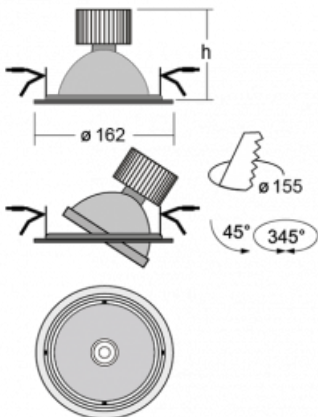

Luminaire

Basi

70-003F-10GJV/M/840, B +
00-00155DI/M3

The Basi family of luminaires can be described simply – it has perfect light parameters and contains special sources. The high-brightness LEDs with colour rendering of $Ra > 80$ or $Ra > 90$ perfectly illuminates the desired object. That is what makes Basi especially suitable for shopping centres, cultural spaces or car showrooms. The RealColour technology with colour rendering of $Ra > 97$ shows the colours of objects as naturally as daylight. StrongColour will highlight the desired colour and RealWhite will further improve the illumination of white objects. The luminaire is tiltable so if you need to illuminate moving objects, simply direct the luminous flux.

Technical drawing

Type of installation	Recessed
Light distribution	Direct
Luminaire shape	Circular
Colour of the luminaires	Black
Material	Sheet metal
Lifetime	L80/B20 50 000 hours
Warranty	2 years
Description of luminaires	Luminaire recessed
Dimensions	∅ 162 mm × 115 mm
Light source	LED MODUL
Type of optical system	Reflector
Luminous flux*	4440 lm
Colour Temperature	4000 K cool white
Luminous efficacy	100 lm/W
MacAdam Light source	3
Colour rendering index	80
Beam angle	41°

Curve

Luminaire power input* 44.5 W

Connection of the luminaires DALI + 3h emergency

Electrical voltage 220-240V

Frequency 50/60Hz

☐ CE IP 20

*±10 %

Downloads