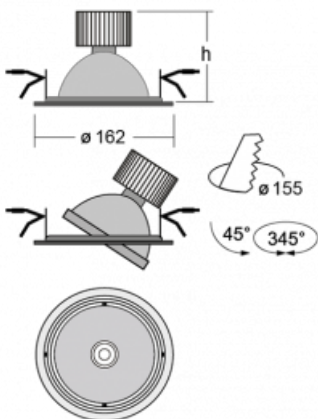

**Technical drawing**

Type of installation	Recessed
Light distribution	Direct
Luminaire shape	Circular
Colour of the luminaires	Black
Material	Sheet metal
Lifetime	L80/B10 50 000 hours
Warranty	2 years
Description of luminaires	Luminaire recessed
Dimensions	∅ 162 mm × 95 mm
Type of optical system	Reflector
Luminous flux*	2190 lm
Colour Temperature	3000 K warm white
Luminous efficacy	122 lm/W
MacAdam Light source	3
Colour rendering index	80
Beam angle	24°
Luminaire power input*	18 W
Connection of the luminaires	ON/OFF + 3h emergency
Electrical voltage	220-240V
Frequency	50/60Hz