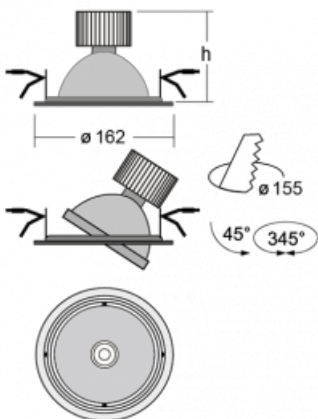

Luminaire

Basi

70-003F-10GJV/M/830, W +
00-00152M3

The Basi family of luminaires can be described simply – it has perfect light parameters and contains special sources. The high-brightness LEDs with colour rendering of $Ra > 80$ or $Ra > 90$ perfectly illuminates the desired object. That is what makes Basi especially suitable for shopping centres, cultural spaces or car showrooms. The RealColour technology with colour rendering of $Ra > 97$ shows the colours of objects as naturally as daylight. StrongColour will highlight the desired colour and RealWhite will further improve the illumination of white objects. The luminaire is tiltable so if you need to illuminate moving objects, simply direct the luminous flux.

Technical drawing

| | |
|---------------------------|--------------------|
| Type of installation | Recessed |
| Light distribution | Direct |
| Luminaire shape | Circular |
| Colour of the luminaires | Black |
| Material | Sheet metal |
| Warranty | 24 months |
| Description of luminaires | Luminaire recessed |
| Dimensions | ø 162 mm × 95 mm |

| | |
|------------------------|-------------------|
| Type of optical system | Reflector |
| Luminous flux | 2190 lm ± 10 % |
| Colour Temperature | 3000 K warm white |
| Luminous efficacy | 122 lm/W |
| MacAdam Light source | 3 |
| Colour rendering index | 80 |
| Beam angle | 24° |