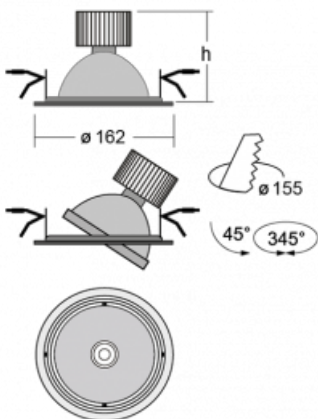

Luminaire

Basi

70-003F-10GJV/M/830, S +
00-00153M

The Basi family of luminaires can be described simply – it has perfect light parameters and contains special sources. The high-brightness LEDs with colour rendering of $Ra > 80$ or $Ra > 90$ perfectly illuminates the desired object. That is what makes Basi especially suitable for shopping centres, cultural spaces or car showrooms. The RealColour technology with colour rendering of $Ra > 97$ shows the colours of objects as naturally as daylight. StrongColour will highlight the desired colour and RealWhite will further improve the illumination of white objects. The luminaire is tiltable so if you need to illuminate moving objects, simply direct the luminous flux.

Technical drawing

Type of installation	Recessed
Light distribution	Direct
Luminaire shape	Circular
Colour of the luminaires	Silver
Material	Sheet metal
Lifetime	L80/B20 50 000 hours
Warranty	60 months
Description of luminaires	Luminaire recessed
Dimensions	ø 162 mm × 115 mm
Light source	LED MODUL
Type of optical system	Reflector
Luminous flux	2640 lm ± 10 %
Colour Temperature	3000 K warm white
Luminous efficacy	108 lm/W
MacAdam Light source	3
Colour rendering index	80
Beam angle	41°
Luminaire power input	24.5 W ± 10 %
Connection of the luminaires	Electronic ballast non-dimmable with 1h emergency
Electrical voltage	220-240V
Frequency	50/60Hz

 **CE** IP 20

Curve

Downloads

Installation instructions

Photos