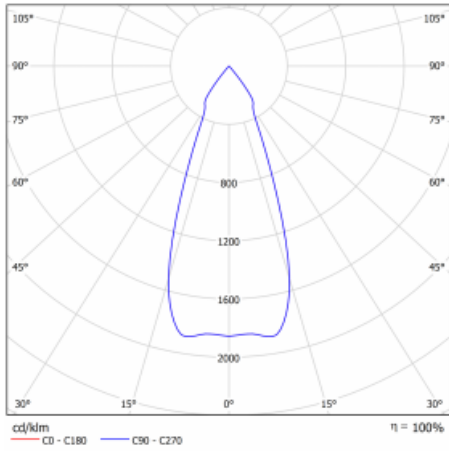

Technical drawing

Type of installation	Recessed
Light distribution	Direct
Luminaire shape	Circular
Colour of the luminaires	Silver
Material	Sheet metal
Lifetime	L80/B20 50 000 hours
Warranty	2 years
Description of luminaires	Luminaire recessed
Dimensions	∅ 162 mm × 115 mm
Light source	LED MODUL
Type of optical system	Reflector
Luminous flux*	2090 lm
Colour Temperature	3000 K warm white
Luminous efficacy	116 lm/W
MacAdam Light source	3
Colour rendering index	80
Beam angle	41°

Curve

Luminaire power input* 18 W

Connection of the luminaires ON/OFF + 1h emergency

Electrical voltage 220-240V

Frequency 50/60Hz

☐ CE IP 20

*±10 %

Downloads