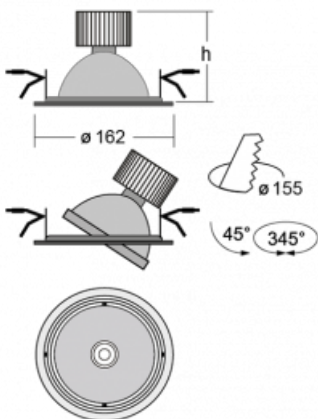

Luminaire

Basi

70-003F-10GJV/M/830, S +
00-00152M

The Basi family of luminaires can be described simply – it has perfect light parameters and contains special sources. The high-brightness LEDs with colour rendering of $Ra > 80$ or $Ra > 90$ perfectly illuminates the desired object. That is what makes Basi especially suitable for shopping centres, cultural spaces or car showrooms. The RealColour technology with colour rendering of $Ra > 97$ shows the colours of objects as naturally as daylight. StrongColour will highlight the desired colour and RealWhite will further improve the illumination of white objects. The luminaire is tiltable so if you need to illuminate moving objects, simply direct the luminous flux.

Technical drawing

Type of installation	Recessed
Light distribution	Direct
Luminaire shape	Circular
Colour of the luminaires	Silver
Material	Sheet metal
Lifetime	L80/B20 50 000 hours
Warranty	2 years
Description of luminaires	Luminaire recessed
Dimensions	∅ 162 mm × 115 mm
Light source	LED MODUL
Type of optical system	Reflector
Luminous flux*	2090 lm
Colour Temperature	3000 K warm white
Luminous efficacy	116 lm/W
MacAdam Light source	3
Colour rendering index	80
Beam angle	41°

Curve

Luminaire power input* 18 W

Connection of the luminaires ON/OFF + 1h emergency

Electrical voltage 220-240V

Frequency 50/60Hz

☐ CE IP 20

*±10 %

Downloads