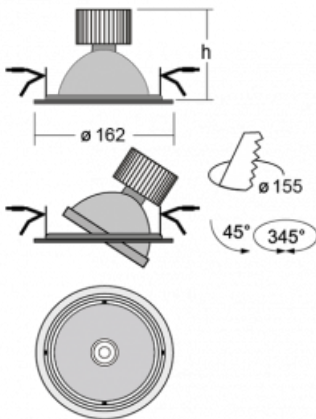

## Technical drawing

Type of installation	Recessed
Light distribution	Direct
Luminaire shape	Circular
Colour of the luminaires	Black
Material	Sheet metal
Warranty	24 months
Description of luminaires	Luminaire recessed
Dimensions	$\varnothing 162 \text{ mm} \times 95 \text{ mm}$