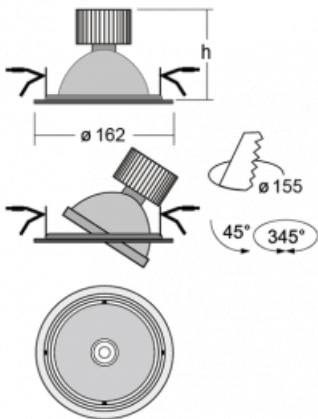

## Technical drawing

Type of installation	Recessed
Light distribution	Direct
Luminaire shape	Circular
Colour of the luminaires	Black
Material	Sheet metal
Lifetime	L80/B20 50 000 hours
Warranty	2 years
Description of luminaires	Luminaire recessed
Dimensions	ø 162 mm × 115 mm
Light source	LED MODUL
Type of optical system	Reflector
Luminous flux*	2770 lm
Colour Temperature	3000 K warm white
Luminous efficacy	113 lm/W
MacAdam Light source	3
Colour rendering index	80
Beam angle	41°