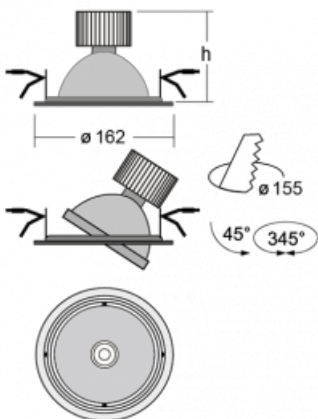

Luminaire

Basi

70-003F-10GJV/M/830, B +
00-00153M3

The Basi family of luminaires can be described simply – it has perfect light parameters and contains special sources. The high-brightness LEDs with colour rendering of $Ra > 80$ or $Ra > 90$ perfectly illuminates the desired object. That is what makes Basi especially suitable for shopping centres, cultural spaces or car showrooms. The RealColour technology with colour rendering of $Ra > 97$ shows the colours of objects as naturally as daylight. StrongColour will highlight the desired colour and RealWhite will further improve the illumination of white objects. The luminaire is tiltable so if you need to illuminate moving objects, simply direct the luminous flux.

Technical drawing

Type of installation	Recessed
Light distribution	Direct
Luminaire shape	Circular
Colour of the luminaires	Black
Material	Sheet metal
Lifetime	L80/B20 50 000 hours
Warranty	60 months
Description of luminaires	Luminaire recessed
Dimensions	ø 162 mm × 115 mm
Light source	LED MODUL
Type of optical system	Reflector
Luminous flux	2770 lm ± 10 %
Colour Temperature	3000 K warm white
Luminous efficacy	113 lm/W
MacAdam Light source	3
Colour rendering index	80
Beam angle	41°
Luminaire power input	24.5 W ± 10 %
Connection of the luminaires	Electronic ballast non-dimmable with 3h emergency
Electrical voltage	220-240V
Frequency	50/60Hz

 **CE** IP 20

Curve

Downloads

Installation instructions

Photos