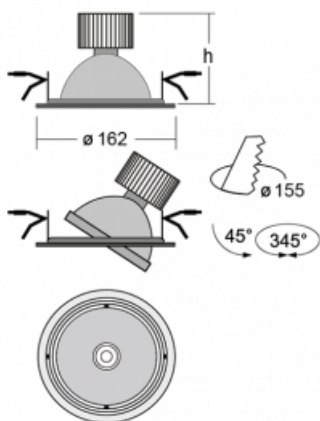

Luminaire

Basi

70-003F-10GJV/840, W +
00-00152E

The Basi family of luminaires can be described simply – it has perfect light parameters and contains special sources. The high-brightness LEDs with colour rendering of $Ra > 80$ or $Ra > 90$ perfectly illuminates the desired object. That is what makes Basi especially suitable for shopping centres, cultural spaces or car showrooms. The RealColour technology with colour rendering of $Ra > 97$ shows the colours of objects as naturally as daylight. StrongColour will highlight the desired colour and RealWhite will further improve the illumination of white objects. The luminaire is tiltable so if you need to illuminate moving objects, simply direct the luminous flux.

Technical drawing

Type of installation	Recessed
Light distribution	Direct
Luminaire shape	Circular
Colour of the luminaires	White
Material	Sheet metal
Warranty	24 months
Description of luminaires	Luminaire recessed
Dimensions	ø 162 mm × 95 mm
Weight	0.8 kg
Type of optical system	Reflector
Luminous flux	2190 lm ± 10 %
Colour Temperature	4000 K cool white
Luminous efficacy	122 lm/W
MacAdam Light source	3
Colour rendering index	80
Beam angle	62°
Luminaire power input	18 W ± 10 %
Connection of the luminaires	Electronic ballast non-dimmable with 3h emergency
Electrical voltage	220-240V
Frequency	50/60Hz