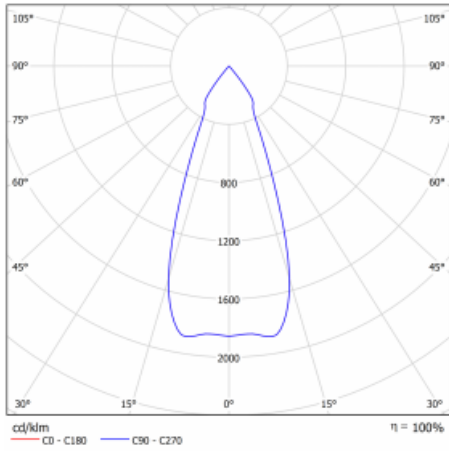

## Technical drawing

|                           |                      |
|---------------------------|----------------------|
| Type of installation      | Recessed             |
| Light distribution        | Direct               |
| Luminaire shape           | Circular             |
| Colour of the luminaires  | Black                |
| Material                  | Sheet metal          |
| Lifetime                  | L80/B20 50 000 hours |
| Warranty                  | 5 years              |
| Description of luminaires | Luminaire recessed   |
| Dimensions                | ø 162 mm × 115 mm    |
| Weight                    | 0.8 kg               |
| Light source              | LED MODUL            |
| Type of optical system    | Reflector            |
| Luminous flux*            | 2190 lm              |
| Colour Temperature        | 4000 K cool white    |
| Luminous efficacy         | 122 lm/W             |
| MacAdam Light source      | 3                    |
| Colour rendering index    | 80                   |
| Beam angle                | 41°                  |

## Curve

Luminaire power input\* 18 W

Connection of the luminaires ON/OFF

Electrical voltage 220-240V

Frequency 50/60Hz

☐ CE IP 20

\*±10 %