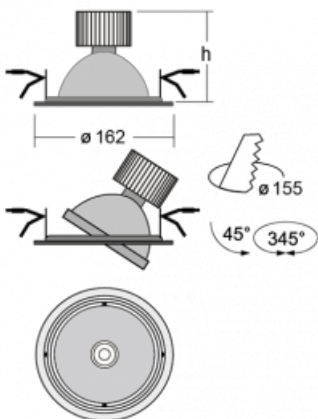

## Technical drawing

|                           |                      |
|---------------------------|----------------------|
| Type of installation      | Recessed             |
| Light distribution        | Direct               |
| Luminaire shape           | Circular             |
| Colour of the luminaires  | Black                |
| Material                  | Sheet metal          |
| Lifetime                  | L80/B20 50 000 hours |
| Warranty                  | 5 years              |
| Description of luminaires | Luminaire recessed   |
| Dimensions                | ø 162 mm × 115 mm    |
| Weight                    | 0.8 kg               |
| Light source              | LED MODUL            |
| Type of optical system    | Reflector            |
| Luminous flux*            | 2190 lm              |
| Colour Temperature        | 4000 K cool white    |
| Luminous efficacy         | 122 lm/W             |
| MacAdam Light source      | 3                    |
| Colour rendering index    | 80                   |
| Beam angle                | 41°                  |

## Curve

Luminaire power input\* 18 W

Connection of the luminaires ON/OFF

Electrical voltage 220-240V

Frequency 50/60Hz

☐ CE IP 20

\*±10 %