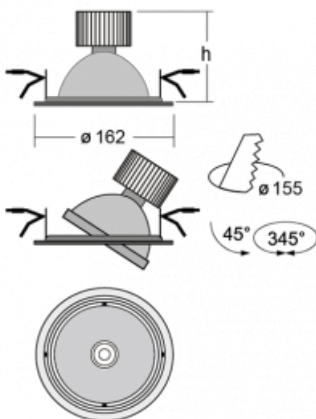

Luminaire

Basi

70-003F-10GJV/830, S +
00-00152E

The Basi family of luminaires can be described simply – it has perfect light parameters and contains special sources. The high-brightness LEDs with colour rendering of $Ra > 80$ or $Ra > 90$ perfectly illuminates the desired object. That is what makes Basi especially suitable for shopping centres, cultural spaces or car showrooms. The RealColour technology with colour rendering of $Ra > 97$ shows the colours of objects as naturally as daylight. StrongColour will highlight the desired colour and RealWhite will further improve the illumination of white objects. The luminaire is tiltable so if you need to illuminate moving objects, simply direct the luminous flux.

Technical drawing

Type of installation	Recessed
Light distribution	Direct
Luminaire shape	Circular
Colour of the luminaires	Silver
Material	Sheet metal
Lifetime	L80/B20 50 000 hours
Warranty	5 years
Description of luminaires	Luminaire recessed
Dimensions	ø 162 mm × 115 mm
Light source	LED MODUL
Type of optical system	Reflector
Luminous flux*	2090 lm
Colour Temperature	3000 K warm white
Luminous efficacy	116 lm/W
MacAdam Light source	3
Colour rendering index	80
Beam angle	41°

Curve

Luminaire power input* 18 W

Connection of the luminaires ON/OFF

Electrical voltage 220-240V

Frequency 50/60Hz

☐ CE IP 20

* $\pm 10\%$

Downloads