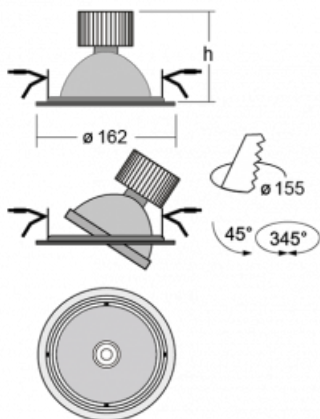

Luminaire

Basi

70-003F-10GJV/830, B +
00-00152E

The Basi family of luminaires can be described simply – it has perfect light parameters and contains special sources. The high-brightness LEDs with colour rendering of $Ra > 80$ or $Ra > 90$ perfectly illuminates the desired object. That is what makes Basi especially suitable for shopping centres, cultural spaces or car showrooms. The RealColour technology with colour rendering of $Ra > 97$ shows the colours of objects as naturally as daylight. StrongColour will highlight the desired colour and RealWhite will further improve the illumination of white objects. The luminaire is tiltable so if you need to illuminate moving objects, simply direct the luminous flux.

Technical drawing

Type of installation	Recessed
Light distribution	Direct
Luminaire shape	Circular
Colour of the luminaires	Black
Material	Sheet metal
Lifetime	L80/B20 50 000 hours
Warranty	60 months
Description of luminaires	Luminaire recessed
Dimensions	ø 162 mm × 115 mm
Light source	LED MODUL
Type of optical system	Reflector
Luminous flux	2090 lm ± 10 %
Colour Temperature	3000 K warm white
Luminous efficacy	116 lm/W
MacAdam Light source	3
Colour rendering index	80
Beam angle	41°
Luminaire power input	18 W ± 10 %
Connection of the luminaires	Electronic ballast non-dimmable
Electrical voltage	220-240V
Frequency	50/60Hz

  IP 20

Curve

Downloads

Installation instructions

Photos