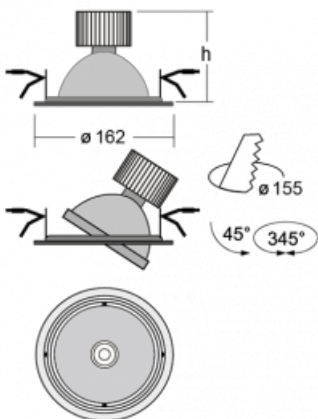

Luminaire

Basi

70-003F-10GHV/M/840, B +
00-00153M3

The Basi family of luminaires can be described simply – it has perfect light parameters and contains special sources. The high-brightness LEDs with colour rendering of $Ra > 80$ or $Ra > 90$ perfectly illuminates the desired object. That is what makes Basi especially suitable for shopping centres, cultural spaces or car showrooms. The RealColour technology with colour rendering of $Ra > 97$ shows the colours of objects as naturally as daylight. StrongColour will highlight the desired colour and RealWhite will further improve the illumination of white objects. The luminaire is tiltable so if you need to illuminate moving objects, simply direct the luminous flux.

Technical drawing

Type of installation	Recessed
Light distribution	Direct
Luminaire shape	Circular
Colour of the luminaires	Black
Material	Sheet metal
Lifetime	L80/B10 50 000 hours
Warranty	60 months
Description of luminaires	Luminaire recessed
Dimensions	∅ 162 mm × 95 mm
Type of optical system	Reflector
Luminous flux	2770 lm ± 10 %
Colour Temperature	4000 K cool white
Luminous efficacy	113 lm/W
MacAdam Light source	3
Colour rendering index	80
Beam angle	41°
Luminaire power input	24.5 W ± 10 %
Connection of the luminaires	Electronic ballast non-dimmable with 3h emergency
Electrical voltage	220-240V
Frequency	50/60Hz