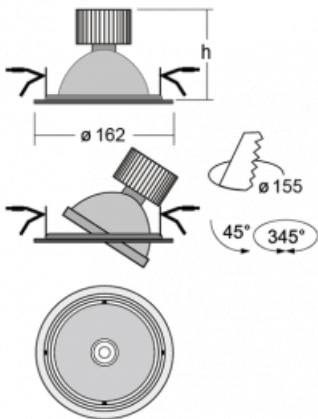

Luminaire

Basi

70-003F-10GHV/M/830, W +
00-00151M

The Basi family of luminaires can be described simply – it has perfect light parameters and contains special sources. The high-brightness LEDs with colour rendering of $Ra > 80$ or $Ra > 90$ perfectly illuminates the desired object. That is what makes Basi especially suitable for shopping centres, cultural spaces or car showrooms. The RealColour technology with colour rendering of $Ra > 97$ shows the colours of objects as naturally as daylight. StrongColour will highlight the desired colour and RealWhite will further improve the illumination of white objects. The luminaire is tiltable so if you need to illuminate moving objects, simply direct the luminous flux.

Technical drawing

Type of installation	Recessed
Light distribution	Direct
Luminaire shape	Circular
Colour of the luminaires	White
Material	Sheet metal
Lifetime	L80/B10 50 000 hours
Warranty	2 years
Description of luminaires	Luminaire recessed
Dimensions	ø 162 mm × 95 mm
Type of optical system	Reflector
Luminous flux*	1230 lm
Colour Temperature	3000 K warm white
Luminous efficacy	128 lm/W
MacAdam Light source	3
Colour rendering index	80
Beam angle	41°
Luminaire power input*	9.6 W
Connection of the luminaires	ON/OFF + 1h emergency
Electrical voltage	220-240V
Frequency	50/60Hz

 **CE IP 20**

*±10 %

Curve

Downloads

Installation instructions

Photos