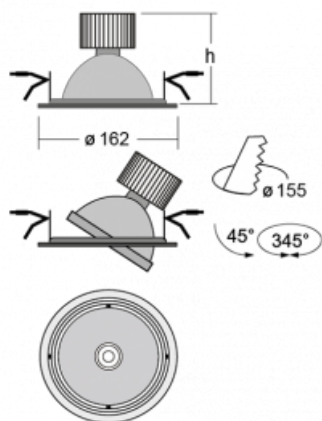

## Technical drawing

Type of installation	Recessed
Light distribution	Direct
Luminaire shape	Circular
Colour of the luminaires	White
Material	Sheet metal
Lifetime	L80/B10 50 000 hours
Warranty	5 years
Description of luminaires	Luminaire recessed
Dimensions	ø 162 mm × 95 mm
Type of optical system	Reflector
Luminous flux*	1290 lm
Colour Temperature	4000 K cool white
Luminous efficacy	134 lm/W
MacAdam Light source	3
Colour rendering index	80
Beam angle	41°
Luminaire power input*	9.6 W
Connection of the luminaires	ON/OFF
Electrical voltage	220-240V
Frequency	50/60Hz