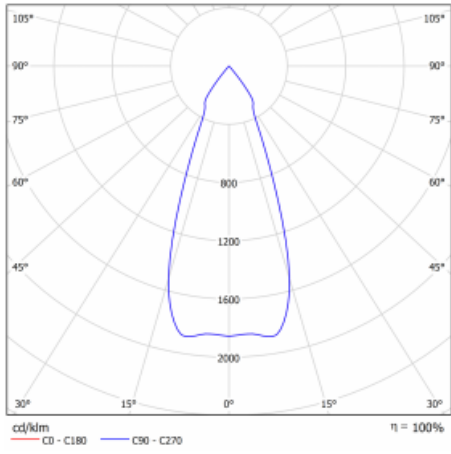

Technical drawing

Type of installation	Recessed
Light distribution	Direct
Luminaire shape	Circular
Colour of the luminaires	White
Material	Sheet metal
Lifetime	L80/B10 50 000 hours
Warranty	5 years
Description of luminaires	Luminaire recessed
Dimensions	ø 162 mm × 95 mm
Type of optical system	Reflector
Luminous flux*	2090 lm
Colour Temperature	3000 K warm white
Luminous efficacy	116 lm/W
MacAdam Light source	3
Colour rendering index	80
Beam angle	41°
Luminaire power input*	18 W
Connection of the luminaires	ON/OFF
Electrical voltage	220-240V
Frequency	50/60Hz

 **CE IP 20**

*±10 %

Curve

Downloads

Installation instructions

Photos