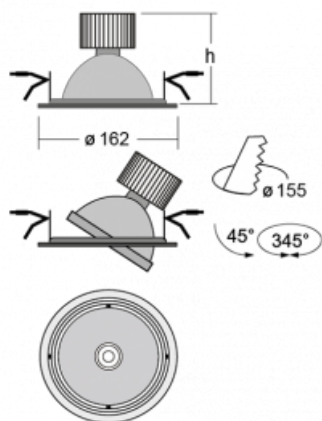

Luminaire

Basi

70-003F-10GHV/830, W +
00-00152E

The Basi family of luminaires can be described simply – it has perfect light parameters and contains special sources. The high-brightness LEDs with colour rendering of $Ra > 80$ or $Ra > 90$ perfectly illuminates the desired object. That is what makes Basi especially suitable for shopping centres, cultural spaces or car showrooms. The RealColour technology with colour rendering of $Ra > 97$ shows the colours of objects as naturally as daylight. StrongColour will highlight the desired colour and RealWhite will further improve the illumination of white objects. The luminaire is tiltable so if you need to illuminate moving objects, simply direct the luminous flux.

Technical drawing

Type of installation	Recessed
Light distribution	Direct
Luminaire shape	Circular
Colour of the luminaires	White
Material	Sheet metal
Lifetime	L80/B10 50 000 hours
Warranty	5 years
Description of luminaires	Luminaire recessed
Dimensions	ø 162 mm × 95 mm
Type of optical system	Reflector
Luminous flux*	2090 lm
Colour Temperature	3000 K warm white
Luminous efficacy	116 lm/W
MacAdam Light source	3
Colour rendering index	80
Beam angle	41°
Luminaire power input*	18 W
Connection of the luminaires	ON/OFF
Electrical voltage	220-240V
Frequency	50/60Hz

 **CE IP 20**

*±10 %

Curve

Downloads

Installation instructions

Photos