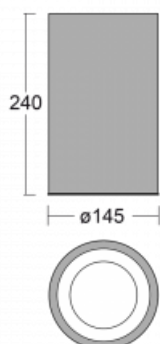

# Ture-C

58-283K-10GDM/840, W

It is a cylindrical seated luminaire that has an excellent UGR<19, which means that the luminaire does not glare. The luminaire can be used in offices, meeting rooms and thanks to special sources also in showrooms. RealWhite accentuates the white, StrongColour accentuates the selected colour and RealColour accentuates the actual colour. With Tunable White you adjust the chromaticity temperature according to the time of day. With these sources, illuminated objects look even more appealing.

## Technical drawing

|                                   |                      |
|-----------------------------------|----------------------|
| Type of installation              | Surface              |
| Light distribution                | Direct               |
| Luminaire shape                   | Circular             |
| Colour of the luminaires          | White                |
| Material                          | Aluminium            |
| Lifetime                          | L80/B20 50 000 hours |
| Warranty                          | 5 years              |
| Description of luminaires         | Luminaire surface    |
| Dimensions                        | ø 145 mm × 240 mm    |
| Light source                      | LED MODUL            |
| Type of optical system            | Opal diffuser        |
| Luminous flux*                    | 1260 lm              |
| Colour Temperature                | 4000 K cool white    |
| Luminous efficacy                 | 131 lm/W             |
| MacAdam Light source              | 3                    |
| Colour rendering index            | 80                   |
| UGR max. X=4H<br>Y=8H, ρ=70,50,20 | 18.6                 |