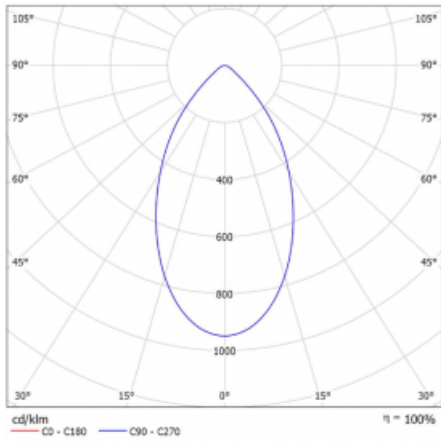

Curve

Luminaire power input* 9.6 W

Connection of the luminaires ON/OFF + 1h emergency

Electrical voltage 220-240V

Frequency 50/60Hz

⊕ CE IP 20

*±10 %