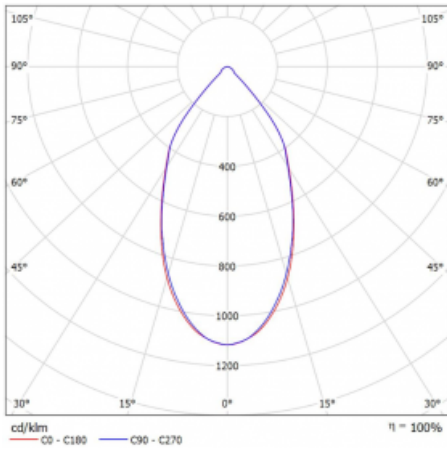

# Ture-C

58-283K-10GDE/830, B

It is a cylindrical seated luminaire that has an excellent UGR<19, which means that the luminaire does not glare. The luminaire can be used in offices, meeting rooms and thanks to special sources also in showrooms. RealWhite accentuates the white, StrongColour accentuates the selected colour and RealColour accentuates the actual colour. With Tunable White you adjust the chromaticity temperature according to the time of day. With these sources, illuminated objects look even more appealing.

**Technical drawing**

|                                   |                      |
|-----------------------------------|----------------------|
| Type of installation              | Surface              |
| Light distribution                | Direct               |
| Luminaire shape                   | Circular             |
| Colour of the luminaires          | Black                |
| Material                          | Aluminium            |
| Lifetime                          | L80/B20 50 000 hours |
| Warranty                          | 5 years              |
| Description of luminaires         | Luminaire surface    |
| Dimensions                        | ø 145 mm × 240 mm    |
| Light source                      | LED MODUL            |
| Type of optical system            | Opal diffuser        |
| Luminous flux*                    | 1030 lm              |
| Colour Temperature                | 3000 K warm white    |
| Luminous efficacy                 | 107 lm/W             |
| MacAdam Light source              | 3                    |
| Colour rendering index            | 80                   |
| UGR max. X=4H<br>Y=8H, ρ=70,50,20 | 17.9                 |

## Curve

Luminaire power input\* 9.6 W

Connection of the luminaires ON/OFF

Electrical voltage 220-240V

Frequency 50/60Hz

⊕ CE IP 20

\*±10 %