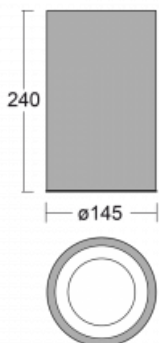

# Ture-C

58-283K-10GDE/830, B

It is a cylindrical seated luminaire that has an excellent UGR<19, which means that the luminaire does not glare. The luminaire can be used in offices, meeting rooms and thanks to special sources also in showrooms. RealWhite accentuates the white, StrongColour accentuates the selected colour and RealColour accentuates the actual colour. With Tunable White you adjust the chromaticity temperature according to the time of day. With these sources, illuminated objects look even more appealing.

**Technical drawing**

|                                   |                      |
|-----------------------------------|----------------------|
| Type of installation              | Surface              |
| Light distribution                | Direct               |
| Luminaire shape                   | Circular             |
| Colour of the luminaires          | Black                |
| Material                          | Aluminium            |
| Lifetime                          | L80/B20 50 000 hours |
| Warranty                          | 5 years              |
| Description of luminaires         | Luminaire surface    |
| Dimensions                        | ø 145 mm × 240 mm    |
| Light source                      | LED MODUL            |
| Type of optical system            | Opal diffuser        |
| Luminous flux*                    | 1030 lm              |
| Colour Temperature                | 3000 K warm white    |
| Luminous efficacy                 | 107 lm/W             |
| MacAdam Light source              | 3                    |
| Colour rendering index            | 80                   |
| UGR max. X=4H<br>Y=8H, ρ=70,50,20 | 17.9                 |