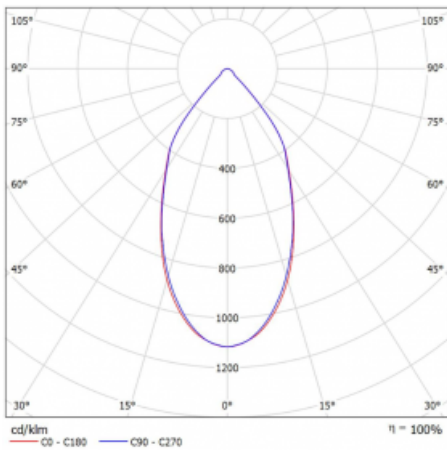

Luminaire

Ture

58-001L-10GGV/M/840, B +
00-00151M3

It is a circular recessed luminaire of the downlight type with an excellent UGR index < 19 up to 3000 lm, which means that the luminaire does not dazzle. The luminaire is suitable for offices, meeting rooms and, thanks to special sources, also for showrooms. RealWhite highlights the white, StrongColour highlights the selected colour, and RealColour emphasizes the colour of the object. With Tunable White you can set the colour temperature according to the time of day. With the help of these sources, the illuminated objects will look even more attractive. The IP54 class means high level of protection against the penetration of water and foreign matter. Thus, you can use this luminaire even in a demanding environment, such as a wellness centre. Its efficacy is up to 118 lm/W. Ture is available in three versions – a small luminaire with a diameter of 145 mm, a medium luminaire with a diameter of 185 mm and the largest luminaire with a diameter of 226 mm.

Type of installation	Recessed
Light distribution	Direct
Luminaire shape	Circular
Colour of the luminaires	Black
Material	Aluminium
Lifetime	L80/B20 50 000 hours
Warranty	5 years
Description of luminaires	Luminaire recessed
Dimensions	∅ 145 mm × 80 mm
Type of optical system	Plain aluminium reflector
Luminous flux*	1180 lm
Colour Temperature	4000 K cool white
Luminous efficacy	123 lm/W
MacAdam Light source	3
Colour rendering index	80
Luminaire power input*	9.6 W
Connection of the luminaires	ON/OFF + 3h emergency
Electrical voltage	220-240V
Frequency	50/60Hz

 **CE IP 54**

*±10 %

Technical drawing

Curve

Downloads

Installation instructions

Photos