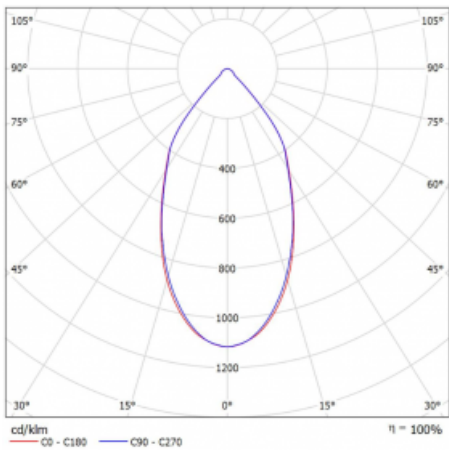

Luminaire

Ture

58-001L-10GGV/M/830, B +
00-00152M

It is a circular recessed luminaire of the downlight type with an excellent UGR index < 19 up to 3000 lm, which means that the luminaire does not dazzle. The luminaire is suitable for offices, meeting rooms and, thanks to special sources, also for showrooms. RealWhite highlights the white, StrongColour highlights the selected colour, and RealColour emphasizes the colour of the object. With Tunable White you can set the colour temperature according to the time of day. With the help of these sources, the illuminated objects will look even more attractive. The IP54 class means high level of protection against the penetration of water and foreign matter. Thus, you can use this luminaire even in a demanding environment, such as a wellness centre. Its efficacy is up to 118 lm/W. Ture is available in three versions – a small luminaire with a diameter of 145 mm, a medium luminaire with a diameter of 185 mm and the largest luminaire with a diameter of 226 mm.

Type of installation	Recessed
Light distribution	Direct
Luminaire shape	Circular
Colour of the luminaires	Black
Material	Aluminium
Lifetime	L80/B20 50 000 hours
Warranty	5 years
Description of luminaires	Luminaire recessed
Dimensions	∅ 145 mm × 80 mm
Type of optical system	Plain aluminium reflector
Luminous flux*	1910 lm
Colour Temperature	3000 K warm white
Luminous efficacy	106 lm/W
MacAdam Light source	3
Colour rendering index	80
Luminaire power input*	18 W
Connection of the luminaires	ON/OFF + 1h emergency
Electrical voltage	220-240V
Frequency	50/60Hz

 **CE IP 54**

*±10 %

Technical drawing

Curve

Downloads

Installation instructions

Photos