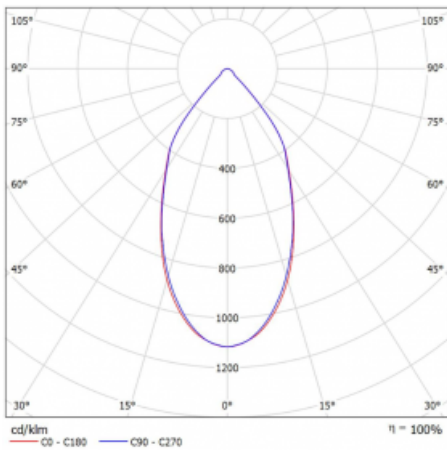

Technical drawing

Curve