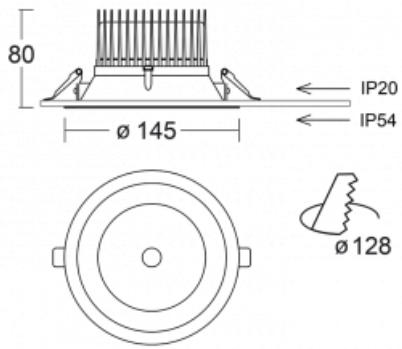

Luminaire

Ture

58-001L-10GGV/M/830, B +
00-00151M

It is a circular recessed luminaire of the downlight type with an excellent UGR index < 19 up to 3000 lm, which means that the luminaire does not dazzle. The luminaire is suitable for offices, meeting rooms and, thanks to special sources, also for showrooms. RealWhite highlights the white, StrongColour highlights the selected colour, and RealColour emphasizes the colour of the object. With Tunable White you can set the colour temperature according to the time of day. With the help of these sources, the illuminated objects will look even more attractive. The IP54 class means high level of protection against the penetration of water and foreign matter. Thus, you can use this luminaire even in a demanding environment, such as a wellness centre. Its efficacy is up to 118 lm/W. Ture is available in three versions – a small luminaire with a diameter of 145 mm, a medium luminaire with a diameter of 185 mm and the largest luminaire with a diameter of 226 mm.

Type of installation	Recessed
Light distribution	Direct
Luminaire shape	Circular
Colour of the luminaires	Black
Material	Aluminium
Lifetime	L80/B20 50 000 hours
Warranty	60 months
Description of luminaires	Luminaire recessed
Dimensions	∅ 145 mm × 80 mm
Type of optical system	Plain aluminium reflector
Luminous flux	1120 lm ± 10 %
Colour Temperature	3000 K warm white
Luminous efficacy	117 lm/W
MacAdam Light source	3
Colour rendering index	80
Luminaire power input	9.6 W ± 10 %
Connection of the luminaires	Electronic ballast non-dimmable with 1h emergency
Electrical voltage	220-240V
Frequency	50/60Hz

 **CE** IP 54

Technical drawing

Curve

Downloads

Installation instructions

Photos