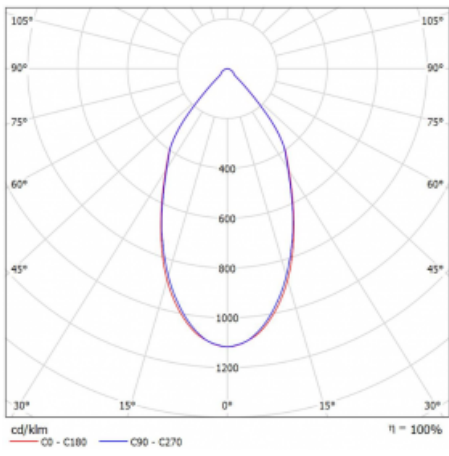

Luminaire

Ture

58-001L-10GGV/M/830, B +
00-00151M

It is a circular recessed luminaire of the downlight type with an excellent UGR index < 19 up to 3000 lm, which means that the luminaire does not dazzle. The luminaire is suitable for offices, meeting rooms and, thanks to special sources, also for showrooms. RealWhite highlights the white, StrongColour highlights the selected colour, and RealColour emphasizes the colour of the object. With Tunable White you can set the colour temperature according to the time of day. With the help of these sources, the illuminated objects will look even more attractive. The IP54 class means high level of protection against the penetration of water and foreign matter. Thus, you can use this luminaire even in a demanding environment, such as a wellness centre. Its efficacy is up to 118 lm/W. Ture is available in three versions – a small luminaire with a diameter of 145 mm, a medium luminaire with a diameter of 185 mm and the largest luminaire with a diameter of 226 mm.

Type of installation	Recessed
Light distribution	Direct
Luminaire shape	Circular
Colour of the luminaires	Black
Material	Aluminium
Lifetime	L80/B20 50 000 hours
Warranty	5 years
Description of luminaires	Luminaire recessed
Dimensions	∅ 145 mm × 80 mm
Type of optical system	Plain aluminium reflector
Luminous flux*	1120 lm
Colour Temperature	3000 K warm white
Luminous efficacy	117 lm/W
MacAdam Light source	3
Colour rendering index	80
Luminaire power input*	9.6 W
Connection of the luminaires	ON/OFF + 1h emergency
Electrical voltage	220-240V
Frequency	50/60Hz

 **CE IP 54**

*±10 %

Technical drawing

Curve

Downloads

Installation instructions

Photos