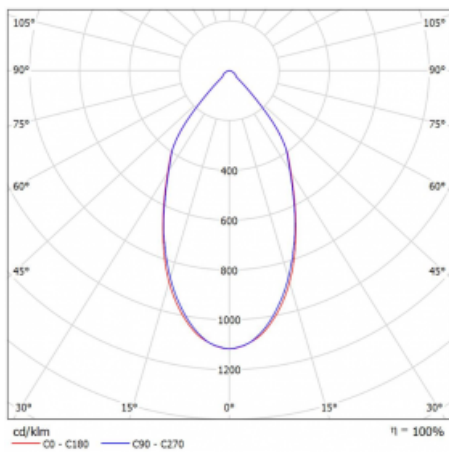

Luminaire

Ture

58-001L-10GGV/840, W +
00-00152E

It is a circular recessed luminaire of the downlight type with an excellent UGR index <math><19</math> up to 3000 lm, which means that the luminaire does not dazzle. The luminaire is suitable for offices, meeting rooms and, thanks to special sources, also for showrooms. RealWhite highlights the white, StrongColour highlights the selected colour, and RealColour emphasizes the colour of the object. With Tunable White you can set the colour temperature according to the time of day. With the help of these sources, the illuminated objects will look even more attractive. The IP54 class means high level of protection against the penetration of water and foreign matter. Thus, you can use this luminaire even in a demanding environment, such as a wellness centre. Its efficacy is up to 118 lm/W. Ture is available in three versions – a small luminaire with a diameter of 145 mm, a medium luminaire with a diameter of 185 mm and the largest luminaire with a diameter of 226 mm.

Type of installation	Recessed
Light distribution	Direct
Luminaire shape	Circular
Colour of the luminaires	White
Material	Aluminium
Lifetime	L80/B20 50 000 hours
Warranty	60 months
Description of luminaires	Luminaire recessed
Dimensions	∅ 145 mm × 80 mm
Weight	0.4 kg
Type of optical system	Plain aluminium reflector
Luminous flux	2220 lm ± 10 %
Colour Temperature	4000 K cool white
Luminous efficacy	123 lm/W
MacAdam Light source	3
Colour rendering index	80
UGR max. X=4H Y=8H, ρ=70,50,20	17.2

Technical drawing

Luminaire power input 18 W \pm 10 %

Connection of the luminaires Electronic ballast non-dimmable

Electrical voltage 220-240V

Frequency 50/60Hz

☐ CE IP 54

Curve

Downloads