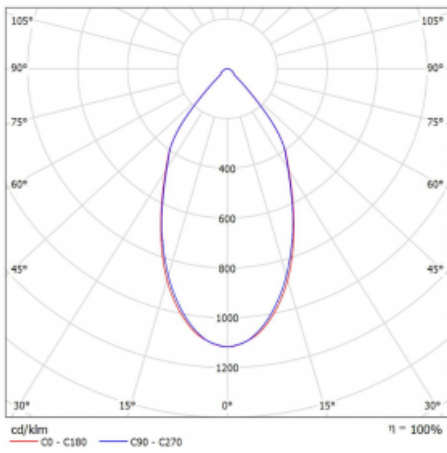

Luminaire

Ture

58-001L-10GGV/840, W +
00-00152E

It is a circular recessed luminaire of the downlight type with an excellent UGR index < 19 up to 3000 lm, which means that the luminaire does not dazzle. The luminaire is suitable for offices, meeting rooms and, thanks to special sources, also for showrooms. RealWhite highlights the white, StrongColour highlights the selected colour, and RealColour emphasizes the colour of the object. With Tunable White you can set the colour temperature according to the time of day. With the help of these sources, the illuminated objects will look even more attractive. The IP54 class means high level of protection against the penetration of water and foreign matter. Thus, you can use this luminaire even in a demanding environment, such as a wellness centre. Its efficacy is up to 118 lm/W. Ture is available in three versions – a small luminaire with a diameter of 145 mm, a medium luminaire with a diameter of 185 mm and the largest luminaire with a diameter of 226 mm.

Type of installation	Recessed
Light distribution	Direct
Luminaire shape	Circular
Colour of the luminaires	White
Material	Aluminium
Lifetime	L80/B20 50 000 hours
Warranty	5 years
Description of luminaires	Luminaire recessed
Dimensions	∅ 145 mm × 80 mm
Weight	0.4 kg
Type of optical system	Plain aluminium reflector
Luminous flux*	2220 lm
Colour Temperature	4000 K cool white
Luminous efficacy	123 lm/W
MacAdam Light source	3
Colour rendering index	80
UGR max. X=4H Y=8H, ρ=70,50,20	17.2

Technical drawing

Luminaire power input* 18 W

Connection of the luminaires ON/OFF

Electrical voltage 220-240V

Frequency 50/60Hz

☐ CE IP 54

* $\pm 10\%$

Curve