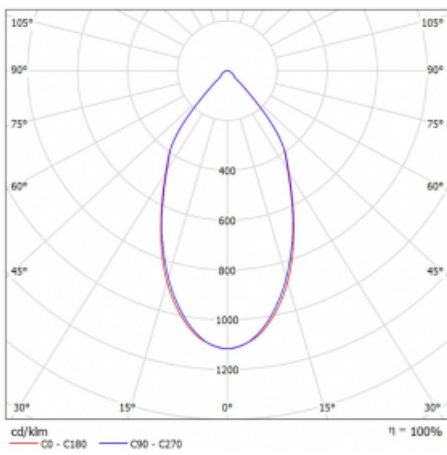

Luminaire

Ture

58-001L-10GGV/840, W +
00-00151E

It is a circular recessed luminaire of the downlight type with an excellent UGR index < 19 up to 3000 lm, which means that the luminaire does not dazzle. The luminaire is suitable for offices, meeting rooms and, thanks to special sources, also for showrooms. RealWhite highlights the white, StrongColour highlights the selected colour, and RealColour emphasizes the colour of the object. With Tunable White you can set the colour temperature according to the time of day. With the help of these sources, the illuminated objects will look even more attractive. The IP54 class means high level of protection against the penetration of water and foreign matter. Thus, you can use this luminaire even in a demanding environment, such as a wellness centre. Its efficacy is up to 118 lm/W. Ture is available in three versions – a small luminaire with a diameter of 145 mm, a medium luminaire with a diameter of 185 mm and the largest luminaire with a diameter of 226 mm.

Type of installation	Recessed
Light distribution	Direct
Luminaire shape	Circular
Colour of the luminaires	White
Material	Aluminium
Lifetime	L80/B20 50 000 hours
Warranty	60 months
Description of luminaires	Luminaire recessed
Dimensions	∅ 145 mm × 80 mm
Weight	0.4 kg
Type of optical system	Plain aluminium reflector
Luminous flux	1310 lm ± 10 %
Colour Temperature	4000 K cool white
Luminous efficacy	136 lm/W
MacAdam Light source	3
Colour rendering index	80
UGR max. X=4H Y=8H, ρ=70,50,20	15.4

Technical drawing

Luminaire power input 9.6 W \pm 10 %

Connection of the luminaires Electronic ballast non-dimmable

Electrical voltage 220-240V

Frequency 50/60Hz

☐ CE IP 54

Curve

Downloads