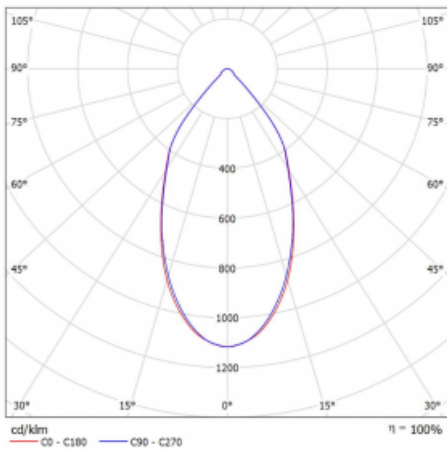

Luminaire

Ture

58-001L-10GGV/840, W +
00-00151E

It is a circular recessed luminaire of the downlight type with an excellent UGR index < 19 up to 3000 lm, which means that the luminaire does not dazzle. The luminaire is suitable for offices, meeting rooms and, thanks to special sources, also for showrooms. RealWhite highlights the white, StrongColour highlights the selected colour, and RealColour emphasizes the colour of the object. With Tunable White you can set the colour temperature according to the time of day. With the help of these sources, the illuminated objects will look even more attractive. The IP54 class means high level of protection against the penetration of water and foreign matter. Thus, you can use this luminaire even in a demanding environment, such as a wellness centre. Its efficacy is up to 118 lm/W. Ture is available in three versions – a small luminaire with a diameter of 145 mm, a medium luminaire with a diameter of 185 mm and the largest luminaire with a diameter of 226 mm.

Type of installation	Recessed
Light distribution	Direct
Luminaire shape	Circular
Colour of the luminaires	White
Material	Aluminium
Lifetime	L80/B20 50 000 hours
Warranty	5 years
Description of luminaires	Luminaire recessed
Dimensions	∅ 145 mm × 80 mm
Weight	0.4 kg
Type of optical system	Plain aluminium reflector
Luminous flux*	1310 lm
Colour Temperature	4000 K cool white
Luminous efficacy	136 lm/W
MacAdam Light source	3
Colour rendering index	80
UGR max. X=4H Y=8H, ρ=70,50,20	15.4

Technical drawing

Luminaire power input*	9.6 W
Connection of the luminaires	ON/OFF
Electrical voltage	220-240V
Frequency	50/60Hz

☐ CE IP 54

*±10 %

Curve

Downloads

Installation instructions

Photos