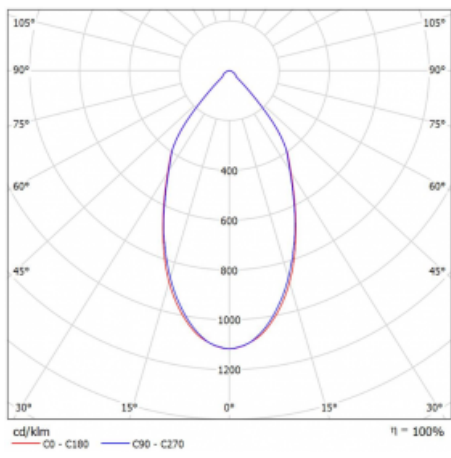

Technical drawing

Curve