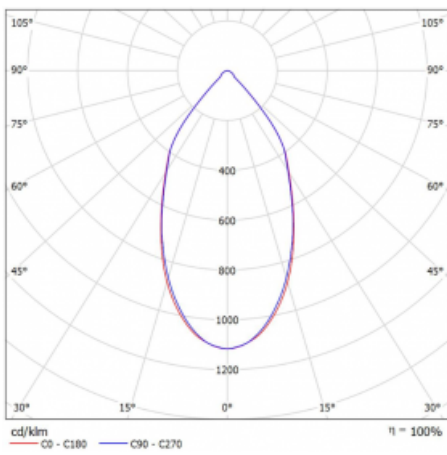

Type of installation	Recessed
Light distribution	Direct
Luminaire shape	Circular
Colour of the luminaires	White
Material	Aluminium
Lifetime	L80/B20 50 000 hours
Warranty	5 years
Description of luminaires	Luminaire recessed
Dimensions	∅ 145 mm × 80 mm
Weight	0.4 kg
Type of optical system	Plain aluminium reflector
Luminous flux*	2110 lm
Colour Temperature	3000 K warm white
Luminous efficacy	117 lm/W
MacAdam Light source	3
Colour rendering index	80
UGR max. X=4H Y=8H, ρ=70,50,20	17

## Technical drawing

Luminaire power input\* 18 W

Connection of the luminaires DALI

Electrical voltage 220-240V

Frequency 50/60Hz

☐ CE IP 54

\* $\pm 10\%$

## Curve